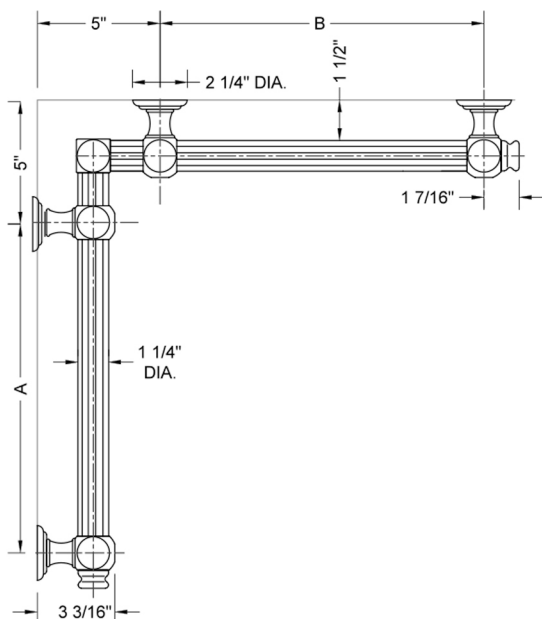

G61 16" x 36" Inside Corner Grab Bar

Model #: G61-16-36-IC-

FEATURES:

- Structurally engineered 90° angle
- ADA compliant when properly installed
- Horizontal section can be used as towel bar
- Style options to complement all collections
- Optional handshower sliders can be added to either bar only upon initial order
- All grab bars can be custom sized. Contact JACLO for pricing & availability
- BAR WILL BE 5" LONGER THAN LISTED LENGTH FROM CENTER OF OUTSIDE POST TO WALL
- *NOTE: GRAB BARS OVER 32" REQUIRE A MIDDLE POST
- Grab bars 24" or longer are NOT AVAILABLE in PG or SG. For large quantity orders, please contact hospitality@jaclo.com

SPECIFICATION DRAWING:

BRASS LUXURY GRAB BAR							
PART. #	DESCRIPTION	A	B	PART. #	DESCRIPTION	A	B
G61-12-12-IC	CENTER OF POST	12"	12"	G61-24-36-IC	CENTER OF POST	24"	36"
G61-12-16-IC	CENTER OF POST	12"	16"	G61-24-48-IC	CENTER OF POST	24"	48"
G61-12-24-IC	CENTER OF POST	12"	24"	G61-24-60-IC	CENTER OF POST	24"	60"
G61-12-32-IC	CENTER OF POST	12"	32"				
				G61-32-32-IC	CENTER OF POST	32"	32"
G61-12-36-IC	CENTER OF POST	12"	36"	G61-32-36-IC	CENTER OF POST	32"	36"
G61-12-48-IC	CENTER OF POST	12"	48"	G61-32-48-IC	CENTER OF POST	32"	48"
G61-12-60-IC	CENTER OF POST	12"	60"	G61-32-60-IC	CENTER OF POST	32"	60"
G61-16-16-IC	CENTER OF POST	16"	16"	G61-36-36-IC	CENTER OF POST	36"	36"
G61-16-24-IC	CENTER OF POST	16"	24"	G61-36-48-IC	CENTER OF POST	36"	48"
G61-16-32-IC	CENTER OF POST	16"	32"	G61-36-60-IC	CENTER OF POST	36"	60"
G61-16-36-IC	CENTER OF POST	16"	36"	G61-48-48-IC	CENTER OF POST	48"	48"
G61-16-48-IC	CENTER OF POST	16"	48"	G61-48-60-IC	CENTER OF POST	48"	60"
G61-16-60-IC	CENTER OF POST	16"	60"				
				G61-60-60-IC	CENTER OF POST	60"	60"
G61-24-24-IC	CENTER OF POST	24"	24"				
G61-24-32-IC	CENTER OF POST	24"	32"				