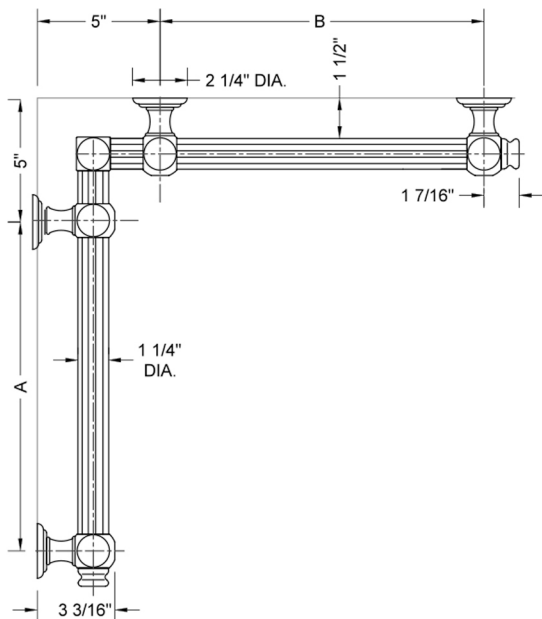

G61 16" x 60" Inside Corner Grab Bar

Model #: G61-16-60-IC-

FEATURES:

- Structurally engineered 90° angle
- ADA compliant when properly installed
- Horizontal section can be used as towel bar
- Style options to complement all collections
- Optional handshower sliders can be added to either bar only upon initial order
- All grab bars can be custom sized. Contact JACLO for pricing & availability
- BAR WILL BE 5" LONGER THAN LISTED LENGTH FROM CENTER OF OUTSIDE POST TO WALL
- *NOTE: GRAB BARS OVER 32" REQUIRE A MIDDLE POST
- Grab bars 24" or longer are NOT AVAILABLE in PG or SG. For large quantity orders, please contact hospitality@jaclo.com

SPECIFICATION DRAWING:

BRASS LUXURY GRAB BAR							
PART. #	DESCRIPTION	A	B	PART. #	DESCRIPTION	A	B
G61-12-12-IC	CENTER OF POST	12"	12"	G61-24-36-IC	CENTER OF POST	24"	36"
G61-12-16-IC	CENTER OF POST	12"	16"	G61-24-48-IC	CENTER OF POST	24"	48"
G61-12-24-IC	CENTER OF POST	12"	24"	G61-24-60-IC	CENTER OF POST	24"	60"
G61-12-32-IC	CENTER OF POST	12"	32"				
				G61-32-32-IC	CENTER OF POST	32"	32"
G61-12-36-IC	CENTER OF POST	12"	36"	G61-32-36-IC	CENTER OF POST	32"	36"
G61-12-48-IC	CENTER OF POST	12"	48"	G61-32-48-IC	CENTER OF POST	32"	48"
G61-12-60-IC	CENTER OF POST	12"	60"	G61-32-60-IC	CENTER OF POST	32"	60"
G61-16-16-IC	CENTER OF POST	16"	16"	G61-36-36-IC	CENTER OF POST	36"	36"
G61-16-24-IC	CENTER OF POST	16"	24"	G61-36-48-IC	CENTER OF POST	36"	48"
G61-16-32-IC	CENTER OF POST	16"	32"	G61-36-60-IC	CENTER OF POST	36"	60"
G61-16-36-IC	CENTER OF POST	16"	36"	G61-48-48-IC	CENTER OF POST	48"	48"
G61-16-48-IC	CENTER OF POST	16"	48"	G61-48-60-IC	CENTER OF POST	48"	60"
G61-16-60-IC	CENTER OF POST	16"	60"				
				G61-60-60-IC	CENTER OF POST	60"	60"
G61-24-24-IC	CENTER OF POST	24"	24"				
G61-24-32-IC	CENTER OF POST	24"	32"				