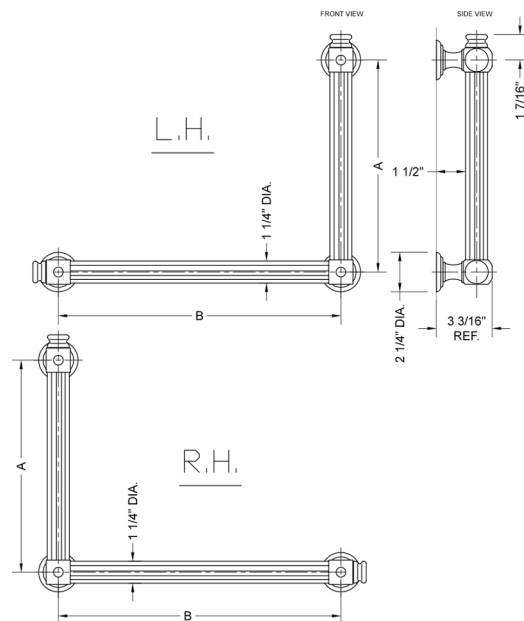

G61 16H x 12W 90° Right Hand Grab Bar Model #: G61-16H-12W-RH-

FEATURES:

- Structurally engineered 90° angle
- ADA compliant when properly installed
- Horizontal section can be used as towel bar
- Style options to complement all collections
- Optional handshower sliders can be added to either bar only upon initial order
- All grab bars can be custom sized. Contact JACLO for pricing & availability
- Grab bars over 32" require middle post
- Grab bars 24" or longer are NOT AVAILABLE in PG or SG. For large quantity orders, please contact hospitality@jaclo.com

SPECIFICATION DRAWING:

BRASS LUXURY GRAB BAR			
PART. #	DESCRIPTION	A H	B W
G61-12H-12W	CENTER TO CENTER	12"	12"
G61-12H-16W	CENTER TO CENTER	12"	16"
G61-12H-24W	CENTER TO CENTER	12"	24"
G61-12H-32W	CENTER TO CENTER	12"	32"
G61-16H-12W	CENTER TO CENTER	16"	12"
G61-16H-16W	CENTER TO CENTER	16"	16"
G61-16H-24W	CENTER TO CENTER	16"	24"
G61-16H-32W	CENTER TO CENTER	16"	32"
G61-24H-12W	CENTER TO CENTER	24"	12"
G61-24H-16W	CENTER TO CENTER	24"	16"
G61-24H-24W	CENTER TO CENTER	24"	24"
G61-24H-32W	CENTER TO CENTER	24"	32"
G61-32H-12W	CENTER TO CENTER	32"	12"
G61-32H-16W	CENTER TO CENTER	32"	16"
G61-32H-24W	CENTER TO CENTER	32"	24"
G61-32H-32W	CENTER TO CENTER	32"	32"