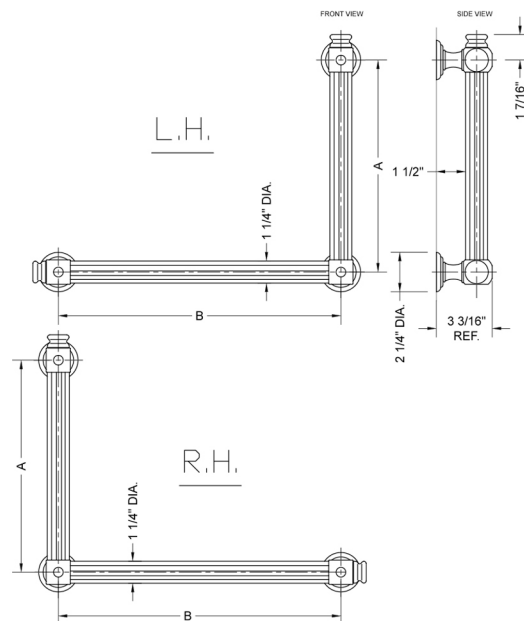

G61 16H x 16W 90° Grab Bar

Model #: G61-16H-16W-

FEATURES:

- Structurally engineered 90° angle
- ADA compliant when properly installed
- Horizontal section can be used as towel bar
- Style options to complement all collections
- Optional handshower sliders can be added to either bar only upon initial order
- All grab bars can be custom sized. Contact JACLO for pricing & availability
- Grab bars over 32" require middle post
- Grab bars 24" or longer are NOT AVAILABLE in PG or SG. For large quantity orders, please contact hospitality@jaclo.com

SPECIFICATION DRAWING:

BRASS LUXURY GRAB BAR			
PART. #	DESCRIPTION	A H	B W
G61-12H-12W	CENTER TO CENTER	12"	12"
G61-12H-16W	CENTER TO CENTER	12"	16"
G61-12H-24W	CENTER TO CENTER	12"	24"
G61-12H-32W	CENTER TO CENTER	12"	32"
G61-16H-12W	CENTER TO CENTER	16"	12"
G61-16H-16W	CENTER TO CENTER	16"	16"
G61-16H-24W	CENTER TO CENTER	16"	24"
G61-16H-32W	CENTER TO CENTER	16"	32"
G61-24H-12W	CENTER TO CENTER	24"	12"
G61-24H-16W	CENTER TO CENTER	24"	16"
G61-24H-24W	CENTER TO CENTER	24"	24"
G61-24H-32W	CENTER TO CENTER	24"	32"
G61-32H-12W	CENTER TO CENTER	32"	12"
G61-32H-16W	CENTER TO CENTER	32"	16"
G61-32H-24W	CENTER TO CENTER	32"	24"
G61-32H-32W	CENTER TO CENTER	32"	32"