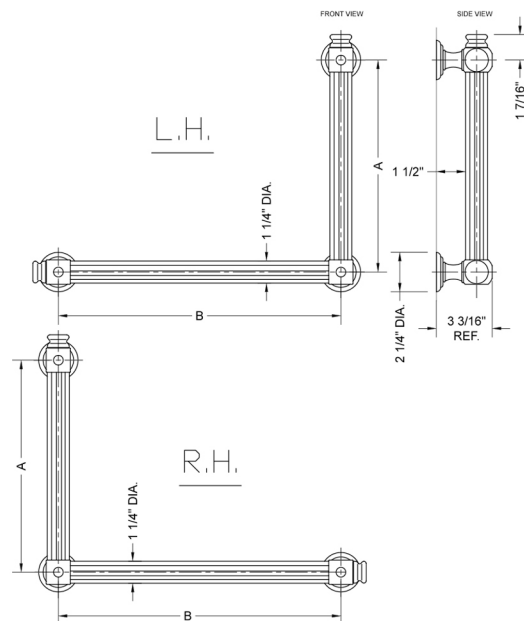

## G61 16H x 24W 90° Left Hand Grab Bar

Model #: G61-16H-24W-LH-

### FEATURES:

- Structurally engineered 90° angle
- ADA compliant when properly installed
- Horizontal section can be used as towel bar
- Style options to complement all collections
- Optional handshower sliders can be added to either bar only upon initial order
- All grab bars can be custom sized. Contact JACLO for pricing & availability
- Grab bars over 32" require middle post
- Grab bars 24" or longer are NOT AVAILABLE in PG or SG. For large quantity orders, please contact [hospitality@jaclo.com](mailto:hospitality@jaclo.com)

### SPECIFICATION DRAWING:

BRASS LUXURY GRAB BAR			
PART. #	DESCRIPTION	A H	B W
G61-12H-12W	CENTER TO CENTER	12"	12"
G61-12H-16W	CENTER TO CENTER	12"	16"
G61-12H-24W	CENTER TO CENTER	12"	24"
G61-12H-32W	CENTER TO CENTER	12"	32"
G61-16H-12W	CENTER TO CENTER	16"	12"
G61-16H-16W	CENTER TO CENTER	16"	16"
G61-16H-24W	CENTER TO CENTER	16"	24"
G61-16H-32W	CENTER TO CENTER	16"	32"
G61-24H-12W	CENTER TO CENTER	24"	12"
G61-24H-16W	CENTER TO CENTER	24"	16"
G61-24H-24W	CENTER TO CENTER	24"	24"
G61-24H-32W	CENTER TO CENTER	24"	32"
G61-32H-12W	CENTER TO CENTER	32"	12"
G61-32H-16W	CENTER TO CENTER	32"	16"
G61-32H-24W	CENTER TO CENTER	32"	24"
G61-32H-32W	CENTER TO CENTER	32"	32"