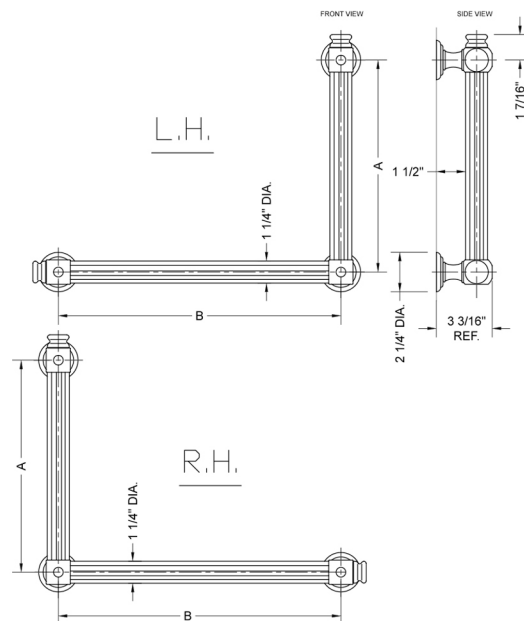

G61 16H x 24W 90° Right Hand Grab Bar

Model #: G61-16H-24W-RH-

FEATURES:

- Structurally engineered 90° angle
- ADA compliant when properly installed
- Horizontal section can be used as towel bar
- Style options to complement all collections
- Optional handshower sliders can be added to either bar only upon initial order
- All grab bars can be custom sized. Contact JACLO for pricing & availability
- Grab bars over 32" require middle post
- Grab bars 24" or longer are NOT AVAILABLE in PG or SG. For large quantity orders, please contact hospitality@jaclo.com

SPECIFICATION DRAWING:

| BRASS LUXURY GRAB BAR | | | |
|-----------------------|------------------|--------|--------|
| PART. # | DESCRIPTION | A H | B W |
| G61-12H-12W | CENTER TO CENTER | 12" | 12" |
| G61-12H-16W | CENTER TO CENTER | 12" | 16" |
| G61-12H-24W | CENTER TO CENTER | 12" | 24" |
| G61-12H-32W | CENTER TO CENTER | 12" | 32" |
| | | | |
| G61-16H-12W | CENTER TO CENTER | 16" | 12" |
| G61-16H-16W | CENTER TO CENTER | 16" | 16" |
| G61-16H-24W | CENTER TO CENTER | 16" | 24" |
| G61-16H-32W | CENTER TO CENTER | 16" | 32" |
| | | | |
| G61-24H-12W | CENTER TO CENTER | 24" | 12" |
| G61-24H-16W | CENTER TO CENTER | 24" | 16" |
| G61-24H-24W | CENTER TO CENTER | 24" | 24" |
| G61-24H-32W | CENTER TO CENTER | 24" | 32" |
| | | | |
| G61-32H-12W | CENTER TO CENTER | 32" | 12" |
| G61-32H-16W | CENTER TO CENTER | 32" | 16" |
| G61-32H-24W | CENTER TO CENTER | 32" | 24" |
| G61-32H-32W | CENTER TO CENTER | 32" | 32" |