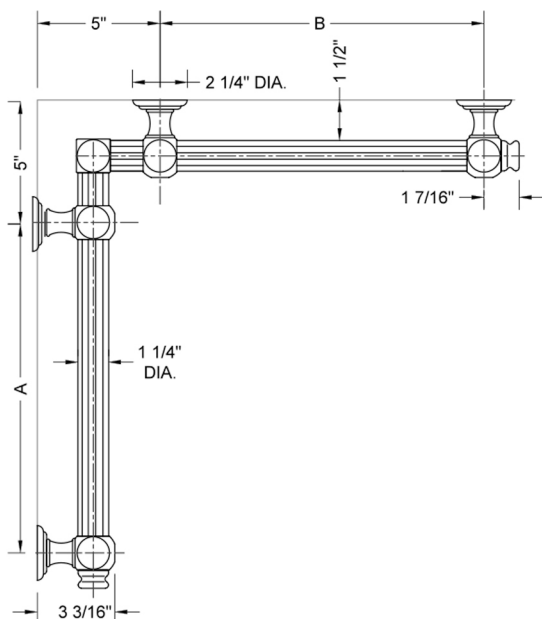

G61 24" x 48" Inside Corner Grab Bar Model #: G61-24-48-IC-

FEATURES:

- Structurally engineered 90° angle
- ADA compliant when properly installed
- Horizontal section can be used as towel bar
- Style options to complement all collections
- Optional handshower sliders can be added to either bar only upon initial order
- All grab bars can be custom sized. Contact JACLO for pricing & availability
- BAR WILL BE 5" LONGER THAN LISTED LENGTH FROM CENTER OF OUTSIDE POST TO WALL
- *NOTE: GRAB BARS OVER 32" REQUIRE A MIDDLE POST
- NOT AVAILABLE in PG or SG. For large quantity orders, please contact hospitality@jaclo.com

SPECIFICATION DRAWING:

BRASS LUXURY GRAB BAR							
PART. #	DESCRIPTION	A	B	PART. #	DESCRIPTION	A	B
G61-12-12-IC	CENTER OF POST	12"	12"	G61-24-36-IC	CENTER OF POST	24"	36"
G61-12-16-IC	CENTER OF POST	12"	16"	G61-24-48-IC	CENTER OF POST	24"	48"
G61-12-24-IC	CENTER OF POST	12"	24"	G61-24-60-IC	CENTER OF POST	24"	60"
G61-12-32-IC	CENTER OF POST	12"	32"				
G61-12-36-IC	CENTER OF POST	12"	36"	G61-32-32-IC	CENTER OF POST	32"	32"
G61-12-48-IC	CENTER OF POST	12"	48"	G61-32-36-IC	CENTER OF POST	32"	36"
G61-12-60-IC	CENTER OF POST	12"	60"	G61-32-48-IC	CENTER OF POST	32"	48"
				G61-32-60-IC	CENTER OF POST	32"	60"
G61-16-16-IC	CENTER OF POST	16"	16"				
G61-16-24-IC	CENTER OF POST	16"	24"	G61-36-36-IC	CENTER OF POST	36"	36"
G61-16-32-IC	CENTER OF POST	16"	32"	G61-36-48-IC	CENTER OF POST	36"	48"
				G61-36-60-IC	CENTER OF POST	36"	60"
G61-16-36-IC	CENTER OF POST	16"	36"				
G61-16-48-IC	CENTER OF POST	16"	48"	G61-48-48-IC	CENTER OF POST	48"	48"
G61-16-60-IC	CENTER OF POST	16"	60"	G61-48-60-IC	CENTER OF POST	48"	60"
G61-24-24-IC	CENTER OF POST	24"	24"	G61-60-60-IC	CENTER OF POST	60"	60"
G61-24-32-IC	CENTER OF POST	24"	32"				