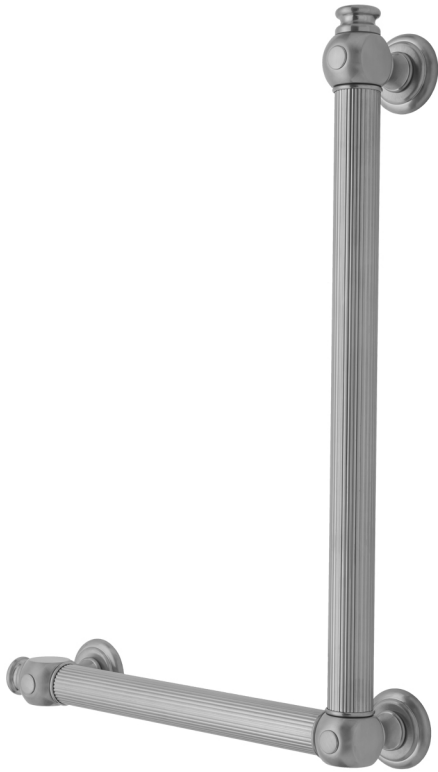

G61 24H x 12W 90° Left Hand Grab Bar

Model #: G61-24H-12W-LH-

FEATURES:

- Structurally engineered 90° angle
- ADA compliant when properly installed
- Horizontal section can be used as towel bar
- Style options to complement all collections
- Optional handshower sliders can be added to either bar only upon initial order
- All grab bars can be custom sized. Contact JACLO for pricing & availability
- Grab bars over 32" require middle post
- Grab bars 24" or longer are NOT AVAILABLE in PG or SG. For large quantity orders, please contact hospitality@jaclo.com

SPECIFICATION DRAWING:

| BRASS LUXURY GRAB BAR | | | |
|-----------------------|------------------|--------|--------|
| PART. # | DESCRIPTION | A H | B W |
| G61-12H-12W | CENTER TO CENTER | 12" | 12" |
| G61-12H-16W | CENTER TO CENTER | 12" | 16" |
| G61-12H-24W | CENTER TO CENTER | 12" | 24" |
| G61-12H-32W | CENTER TO CENTER | 12" | 32" |
| | | | |
| G61-16H-12W | CENTER TO CENTER | 16" | 12" |
| G61-16H-16W | CENTER TO CENTER | 16" | 16" |
| G61-16H-24W | CENTER TO CENTER | 16" | 24" |
| G61-16H-32W | CENTER TO CENTER | 16" | 32" |
| | | | |
| G61-24H-12W | CENTER TO CENTER | 24" | 12" |
| G61-24H-16W | CENTER TO CENTER | 24" | 16" |
| G61-24H-24W | CENTER TO CENTER | 24" | 24" |
| G61-24H-32W | CENTER TO CENTER | 24" | 32" |
| | | | |
| G61-32H-12W | CENTER TO CENTER | 32" | 12" |
| G61-32H-16W | CENTER TO CENTER | 32" | 16" |
| G61-32H-24W | CENTER TO CENTER | 32" | 24" |
| G61-32H-32W | CENTER TO CENTER | 32" | 32" |