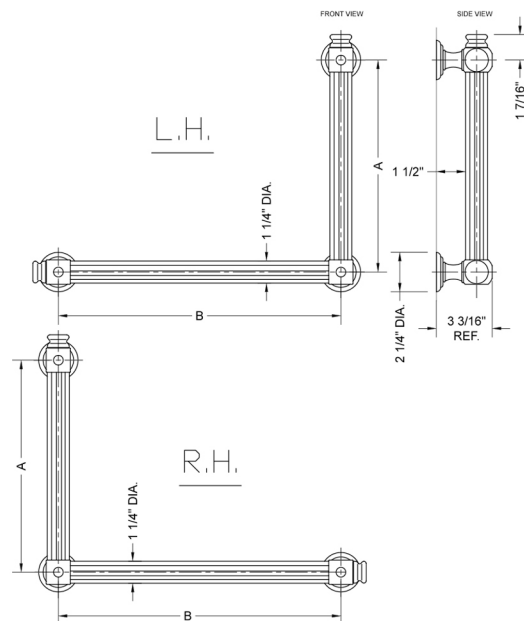

G61 24H x 12W 90° Left Hand Grab Bar

Model #: G61-24H-12W-LH-

FEATURES:

- Structurally engineered 90° angle
- ADA compliant when properly installed
- Horizontal section can be used as towel bar
- Style options to complement all collections
- Optional handshower sliders can be added to either bar only upon initial order
- All grab bars can be custom sized. Contact JACLO for pricing & availability
- Grab bars over 32" require middle post
- Grab bars 24" or longer are NOT AVAILABLE in PG or SG. For large quantity orders, please contact hospitality@jaclo.com

SPECIFICATION DRAWING:

| BRASS LUXURY GRAB BAR | | | |
|-----------------------|------------------|--------|--------|
| PART. # | DESCRIPTION | A H | B W |
| G61-12H-12W | CENTER TO CENTER | 12" | 12" |
| G61-12H-16W | CENTER TO CENTER | 12" | 16" |
| G61-12H-24W | CENTER TO CENTER | 12" | 24" |
| G61-12H-32W | CENTER TO CENTER | 12" | 32" |
| | | | |
| G61-16H-12W | CENTER TO CENTER | 16" | 12" |
| G61-16H-16W | CENTER TO CENTER | 16" | 16" |
| G61-16H-24W | CENTER TO CENTER | 16" | 24" |
| G61-16H-32W | CENTER TO CENTER | 16" | 32" |
| | | | |
| G61-24H-12W | CENTER TO CENTER | 24" | 12" |
| G61-24H-16W | CENTER TO CENTER | 24" | 16" |
| G61-24H-24W | CENTER TO CENTER | 24" | 24" |
| G61-24H-32W | CENTER TO CENTER | 24" | 32" |
| | | | |
| G61-32H-12W | CENTER TO CENTER | 32" | 12" |
| G61-32H-16W | CENTER TO CENTER | 32" | 16" |
| G61-32H-24W | CENTER TO CENTER | 32" | 24" |
| G61-32H-32W | CENTER TO CENTER | 32" | 32" |