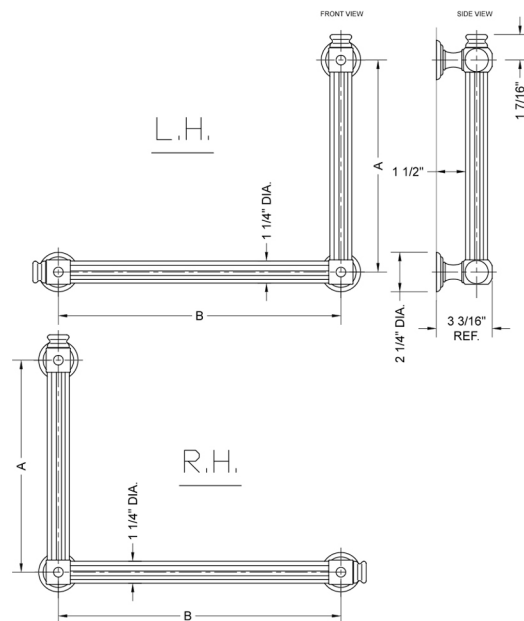

G61 24H x 16W 90° Left Hand Grab Bar

Model #: G61-24H-16W-LH-

FEATURES:

- Structurally engineered 90° angle
- ADA compliant when properly installed
- Horizontal section can be used as towel bar
- Style options to complement all collections
- Optional handshower sliders can be added to either bar only upon initial order
- All grab bars can be custom sized. Contact JACLO for pricing & availability
- Grab bars over 32" require middle post
- Grab bars 24" or longer are NOT AVAILABLE in PG or SG. For large quantity orders, please contact hospitality@jaclo.com

SPECIFICATION DRAWING:

BRASS LUXURY GRAB BAR			
PART. #	DESCRIPTION	A H	B W
G61-12H-12W	CENTER TO CENTER	12"	12"
G61-12H-16W	CENTER TO CENTER	12"	16"
G61-12H-24W	CENTER TO CENTER	12"	24"
G61-12H-32W	CENTER TO CENTER	12"	32"
G61-16H-12W	CENTER TO CENTER	16"	12"
G61-16H-16W	CENTER TO CENTER	16"	16"
G61-16H-24W	CENTER TO CENTER	16"	24"
G61-16H-32W	CENTER TO CENTER	16"	32"
G61-24H-12W	CENTER TO CENTER	24"	12"
G61-24H-16W	CENTER TO CENTER	24"	16"
G61-24H-24W	CENTER TO CENTER	24"	24"
G61-24H-32W	CENTER TO CENTER	24"	32"
G61-32H-12W	CENTER TO CENTER	32"	12"
G61-32H-16W	CENTER TO CENTER	32"	16"
G61-32H-24W	CENTER TO CENTER	32"	24"
G61-32H-32W	CENTER TO CENTER	32"	32"