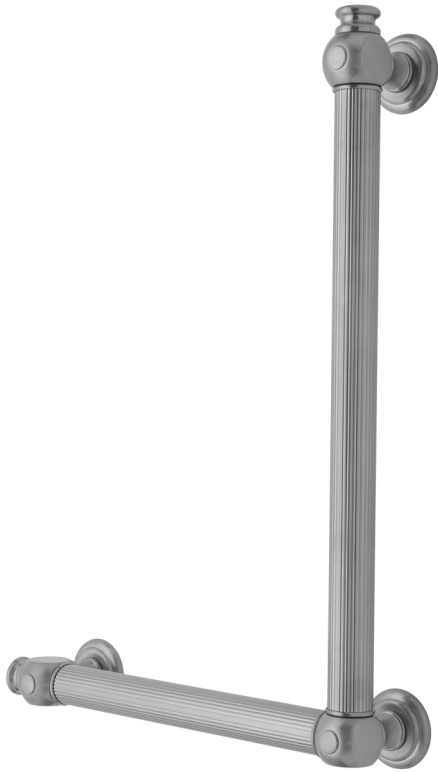

G61 24H x 16W 90° Left Hand Grab Bar

Model #: G61-24H-16W-LH-

FEATURES:

- Structurally engineered 90° angle
- ADA compliant when properly installed
- Horizontal section can be used as towel bar
- Style options to complement all collections
- Optional handshower sliders can be added to either bar only upon initial order
- All grab bars can be custom sized. Contact JACLO for pricing & availability
- Grab bars over 32" require middle post
- Grab bars 24" or longer are NOT AVAILABLE in PG or SG. For large quantity orders, please contact hospitality@jaclo.com

AVAILABLE FINISHES:

Polished Chrome (PCH)	Satin Chrome (SC)	Bronze Umber (BU)
Satin Nickel (SN)	Pewter (PEW)	Caramel Bronze (CB)
Polished Nickel (PN)	Antique Brass (AB)	Antique Copper (ACU)
Oil-Rubbed Bronze (ORB)	Polished Brass (PB)	Polished Copper (PCU)
Vintage Bronze (VB)	Satin Brass (SB)	Matte Black (MBK)
Satin Gold (SG)	Polished Gold (PG)	Black Nickel (BKN)
White (WH)	Unlacquered Brass (ULB)	Satin Cooper (SCU)
Almond (ALD)	Amber (AMB)	Azure Blue (AZB)
Coral (COR)	Mint Green (GRN)	Stone Grey (GRY)
Lilac (LAC)	Light Blue (LBL)	Limon (LIM)
Plum (PLM)	Pink (PNK)	Red (RED)
Graphite (GPH)	Aged Unlacquered Brass (AUB)	

SPECIFICATION DRAWING:

BRASS LUXURY GRAB BAR			
PART. #	DESCRIPTION	A H	B W
G61-12H-12W	CENTER TO CENTER	12"	12"
G61-12H-16W	CENTER TO CENTER	12"	16"
G61-12H-24W	CENTER TO CENTER	12"	24"
G61-12H-32W	CENTER TO CENTER	12"	32"
G61-16H-12W	CENTER TO CENTER	16"	12"
G61-16H-16W	CENTER TO CENTER	16"	16"
G61-16H-24W	CENTER TO CENTER	16"	24"
G61-16H-32W	CENTER TO CENTER	16"	32"
G61-24H-12W	CENTER TO CENTER	24"	12"
G61-24H-16W	CENTER TO CENTER	24"	16"
G61-24H-24W	CENTER TO CENTER	24"	24"
G61-24H-32W	CENTER TO CENTER	24"	32"
G61-32H-12W	CENTER TO CENTER	32"	12"
G61-32H-16W	CENTER TO CENTER	32"	16"
G61-32H-24W	CENTER TO CENTER	32"	24"
G61-32H-32W	CENTER TO CENTER	32"	32"