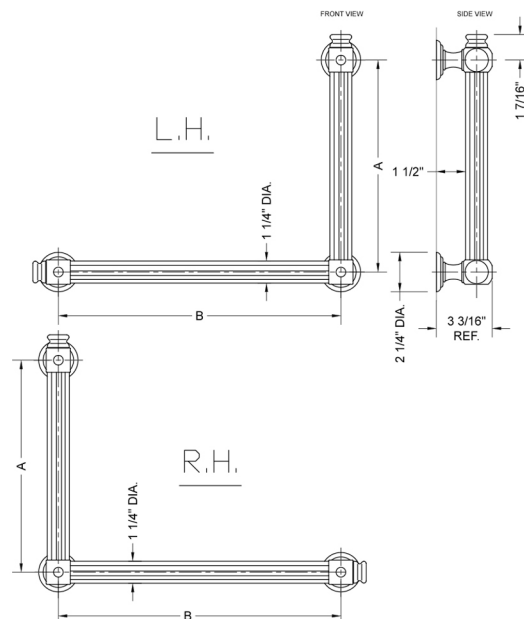

## G61 24H x 32W 90° Left Hand Grab Bar

Model #: G61-24H-32W-LH-

### FEATURES:

- Structurally engineered 90° angle
- ADA compliant when properly installed
- Horizontal section can be used as towel bar
- Style options to complement all collections
- Optional handshower sliders can be added to either bar only upon initial order
- All grab bars can be custom sized. Contact JACLO for pricing & availability
- Grab bars over 32" require middle post
- Grab bars 24" or longer are NOT AVAILABLE in PG or SG. For large quantity orders, please contact [hospitality@jaclo.com](mailto:hospitality@jaclo.com)

### SPECIFICATION DRAWING:

BRASS LUXURY GRAB BAR			
PART. #	DESCRIPTION	A H	B W
G61-12H-12W	CENTER TO CENTER	12"	12"
G61-12H-16W	CENTER TO CENTER	12"	16"
G61-12H-24W	CENTER TO CENTER	12"	24"
G61-12H-32W	CENTER TO CENTER	12"	32"
G61-16H-12W	CENTER TO CENTER	16"	12"
G61-16H-16W	CENTER TO CENTER	16"	16"
G61-16H-24W	CENTER TO CENTER	16"	24"
G61-16H-32W	CENTER TO CENTER	16"	32"
G61-24H-12W	CENTER TO CENTER	24"	12"
G61-24H-16W	CENTER TO CENTER	24"	16"
G61-24H-24W	CENTER TO CENTER	24"	24"
G61-24H-32W	CENTER TO CENTER	24"	32"
G61-32H-12W	CENTER TO CENTER	32"	12"
G61-32H-16W	CENTER TO CENTER	32"	16"
G61-32H-24W	CENTER TO CENTER	32"	24"
G61-32H-32W	CENTER TO CENTER	32"	32"