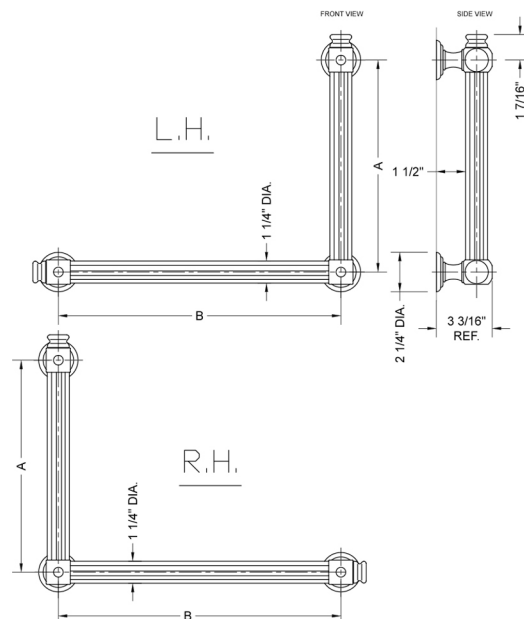

G61 24H x 32W 90° Right Hand Grab Bar

Model #: G61-24H-32W-RH-

FEATURES:

- Structurally engineered 90° angle
- ADA compliant when properly installed
- Horizontal section can be used as towel bar
- Style options to complement all collections
- Optional handshower sliders can be added to either bar only upon initial order
- All grab bars can be custom sized. Contact JACLO for pricing & availability
- Grab bars over 32" require middle post
- Grab bars 24" or longer are NOT AVAILABLE in PG or SG. For large quantity orders, please contact hospitality@jaclo.com

SPECIFICATION DRAWING:

BRASS LUXURY GRAB BAR			
PART. #	DESCRIPTION	A H	B W
G61-12H-12W	CENTER TO CENTER	12"	12"
G61-12H-16W	CENTER TO CENTER	12"	16"
G61-12H-24W	CENTER TO CENTER	12"	24"
G61-12H-32W	CENTER TO CENTER	12"	32"
G61-16H-12W	CENTER TO CENTER	16"	12"
G61-16H-16W	CENTER TO CENTER	16"	16"
G61-16H-24W	CENTER TO CENTER	16"	24"
G61-16H-32W	CENTER TO CENTER	16"	32"
G61-24H-12W	CENTER TO CENTER	24"	12"
G61-24H-16W	CENTER TO CENTER	24"	16"
G61-24H-24W	CENTER TO CENTER	24"	24"
G61-24H-32W	CENTER TO CENTER	24"	32"
G61-32H-12W	CENTER TO CENTER	32"	12"
G61-32H-16W	CENTER TO CENTER	32"	16"
G61-32H-24W	CENTER TO CENTER	32"	24"
G61-32H-32W	CENTER TO CENTER	32"	32"