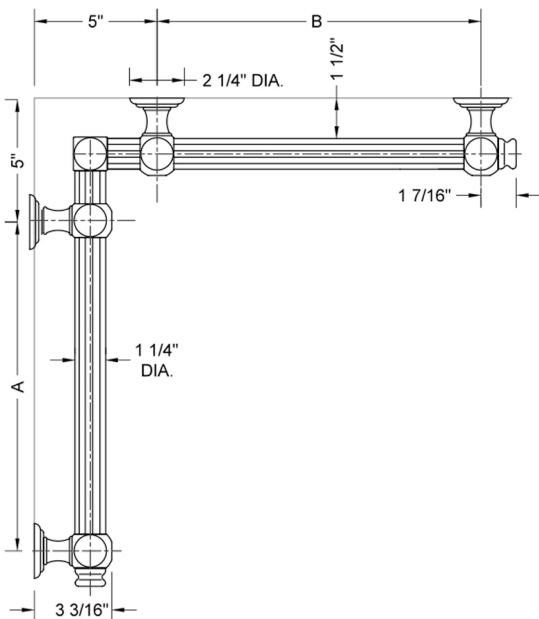

## G61 32" x 32" Inside Corner Grab Bar

Model #: G61-32-32-IC-

### FEATURES:

- Structurally engineered 90° angle
- ADA compliant when properly installed
- Horizontal section can be used as towel bar
- Style options to complement all collections
- Optional handshower sliders can be added to either bar only upon initial order
- All grab bars can be custom sized. Contact JACLO for pricing & availability
- BAR WILL BE 5" LONGER THAN LISTED LENGTH FROM CENTER OF OUTSIDE POST TO WALL
- \*NOTE: GRAB BARS OVER 32" REQUIRE A MIDDLE POST
- NOT AVAILABLE in PG or SG. For large quantity orders, please contact [hospitality@jaclo.com](mailto:hospitality@jaclo.com)

### SPECIFICATION DRAWING:

BRASS LUXURY GRAB BAR							
PART. #	DESCRIPTION	A	B	PART. #	DESCRIPTION	A	B
G61-12-12-IC	CENTER OF POST	12"	12"	G61-24-36-IC	CENTER OF POST	24"	36"
G61-12-16-IC	CENTER OF POST	12"	16"	G61-24-48-IC	CENTER OF POST	24"	48"
G61-12-24-IC	CENTER OF POST	12"	24"	G61-24-60-IC	CENTER OF POST	24"	60"
G61-12-32-IC	CENTER OF POST	12"	32"				
				G61-32-32-IC	CENTER OF POST	32"	32"
G61-12-36-IC	CENTER OF POST	12"	36"	G61-32-36-IC	CENTER OF POST	32"	36"
G61-12-48-IC	CENTER OF POST	12"	48"	G61-32-48-IC	CENTER OF POST	32"	48"
G61-12-60-IC	CENTER OF POST	12"	60"	G61-32-60-IC	CENTER OF POST	32"	60"
G61-16-16-IC	CENTER OF POST	16"	16"	G61-36-36-IC	CENTER OF POST	36"	36"
G61-16-24-IC	CENTER OF POST	16"	24"	G61-36-48-IC	CENTER OF POST	36"	48"
G61-16-32-IC	CENTER OF POST	16"	32"	G61-36-60-IC	CENTER OF POST	36"	60"
G61-16-36-IC	CENTER OF POST	16"	36"	G61-48-48-IC	CENTER OF POST	48"	48"
G61-16-48-IC	CENTER OF POST	16"	48"	G61-48-60-IC	CENTER OF POST	48"	60"
G61-16-60-IC	CENTER OF POST	16"	60"				
				G61-60-60-IC	CENTER OF POST	60"	60"
G61-24-24-IC	CENTER OF POST	24"	24"				
G61-24-32-IC	CENTER OF POST	24"	32"				