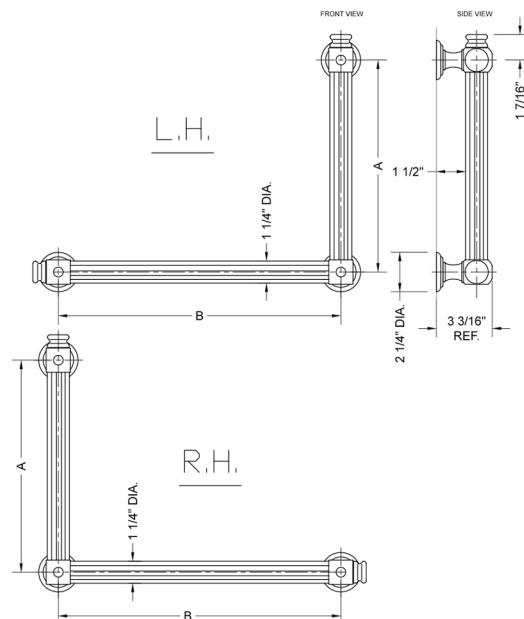

## G61 32H x 16W 90° Left Hand Grab Bar

Model #: G61-32H-16W-LH-

### FEATURES:

- Structurally engineered 90° angle
- ADA compliant when properly installed
- Horizontal section can be used as towel bar
- Style options to complement all collections
- Optional handshower sliders can be added to either bar only upon initial order
- All grab bars can be custom sized. Contact JACLO for pricing & availability
- Grab bars over 32" require middle post
- Grab bars 24" or longer are NOT AVAILABLE in PG or SG. For large quantity orders, please contact [hospitality@jaclo.com](mailto:hospitality@jaclo.com)

### SPECIFICATION DRAWING:

BRASS LUXURY GRAB BAR			
PART. #	DESCRIPTION	A H	B W
G61-12H-12W	CENTER TO CENTER	12"	12"
G61-12H-16W	CENTER TO CENTER	12"	16"
G61-12H-24W	CENTER TO CENTER	12"	24"
G61-12H-32W	CENTER TO CENTER	12"	32"
G61-16H-12W	CENTER TO CENTER	16"	12"
G61-16H-16W	CENTER TO CENTER	16"	16"
G61-16H-24W	CENTER TO CENTER	16"	24"
G61-16H-32W	CENTER TO CENTER	16"	32"
G61-24H-12W	CENTER TO CENTER	24"	12"
G61-24H-16W	CENTER TO CENTER	24"	16"
G61-24H-24W	CENTER TO CENTER	24"	24"
G61-24H-32W	CENTER TO CENTER	24"	32"
G61-32H-12W	CENTER TO CENTER	32"	12"
G61-32H-16W	CENTER TO CENTER	32"	16"
G61-32H-24W	CENTER TO CENTER	32"	24"
G61-32H-32W	CENTER TO CENTER	32"	32"