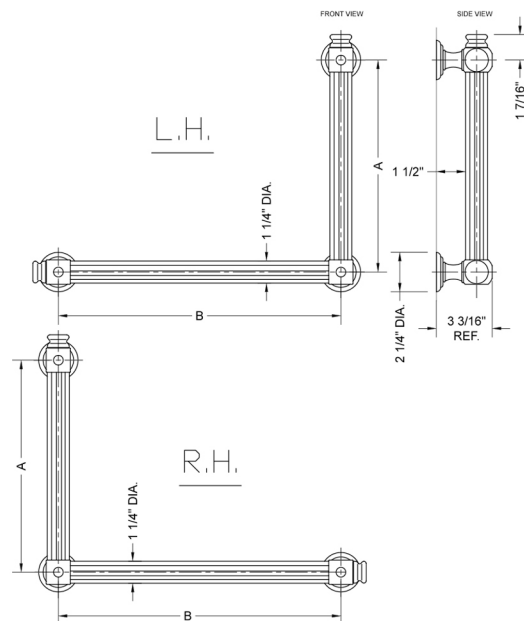

G61 32H x 24W 90° Left Hand Grab Bar

Model #: G61-32H-24W-LH-

FEATURES:

- Structurally engineered 90° angle
- ADA compliant when properly installed
- Horizontal section can be used as towel bar
- Style options to complement all collections
- Optional handshower sliders can be added to either bar only upon initial order
- All grab bars can be custom sized. Contact JACLO for pricing & availability
- Grab bars over 32" require middle post
- Grab bars 24" or longer are NOT AVAILABLE in PG or SG. For large quantity orders, please contact hospitality@jaclo.com

SPECIFICATION DRAWING:

| BRASS LUXURY GRAB BAR | | | |
|-----------------------|------------------|--------|--------|
| PART. # | DESCRIPTION | A H | B W |
| G61-12H-12W | CENTER TO CENTER | 12" | 12" |
| G61-12H-16W | CENTER TO CENTER | 12" | 16" |
| G61-12H-24W | CENTER TO CENTER | 12" | 24" |
| G61-12H-32W | CENTER TO CENTER | 12" | 32" |
| | | | |
| G61-16H-12W | CENTER TO CENTER | 16" | 12" |
| G61-16H-16W | CENTER TO CENTER | 16" | 16" |
| G61-16H-24W | CENTER TO CENTER | 16" | 24" |
| G61-16H-32W | CENTER TO CENTER | 16" | 32" |
| | | | |
| G61-24H-12W | CENTER TO CENTER | 24" | 12" |
| G61-24H-16W | CENTER TO CENTER | 24" | 16" |
| G61-24H-24W | CENTER TO CENTER | 24" | 24" |
| G61-24H-32W | CENTER TO CENTER | 24" | 32" |
| | | | |
| G61-32H-12W | CENTER TO CENTER | 32" | 12" |
| G61-32H-16W | CENTER TO CENTER | 32" | 16" |
| G61-32H-24W | CENTER TO CENTER | 32" | 24" |
| G61-32H-32W | CENTER TO CENTER | 32" | 32" |