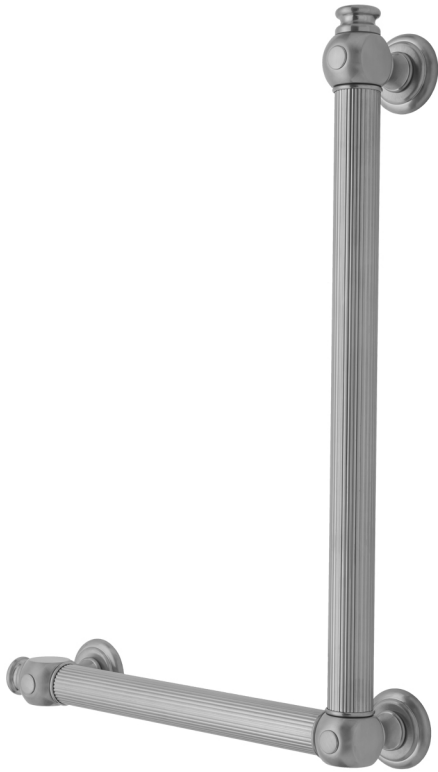

G61 32H x 24W 90° Left Hand Grab Bar

Model #: G61-32H-24W-LH-

FEATURES:

- Structurally engineered 90° angle
- ADA compliant when properly installed
- Horizontal section can be used as towel bar
- Style options to complement all collections
- Optional handshower sliders can be added to either bar only upon initial order
- All grab bars can be custom sized. Contact JACLO for pricing & availability
- Grab bars over 32" require middle post
- Grab bars 24" or longer are NOT AVAILABLE in PG or SG. For large quantity orders, please contact hospitality@jaclo.com

SPECIFICATION DRAWING:

| BRASS LUXURY GRAB BAR | | | |
|-----------------------|------------------|--------|--------|
| PART. # | DESCRIPTION | A H | B W |
| G61-12H-12W | CENTER TO CENTER | 12" | 12" |
| G61-12H-16W | CENTER TO CENTER | 12" | 16" |
| G61-12H-24W | CENTER TO CENTER | 12" | 24" |
| G61-12H-32W | CENTER TO CENTER | 12" | 32" |
| | | | |
| G61-16H-12W | CENTER TO CENTER | 16" | 12" |
| G61-16H-16W | CENTER TO CENTER | 16" | 16" |
| G61-16H-24W | CENTER TO CENTER | 16" | 24" |
| G61-16H-32W | CENTER TO CENTER | 16" | 32" |
| | | | |
| G61-24H-12W | CENTER TO CENTER | 24" | 12" |
| G61-24H-16W | CENTER TO CENTER | 24" | 16" |
| G61-24H-24W | CENTER TO CENTER | 24" | 24" |
| G61-24H-32W | CENTER TO CENTER | 24" | 32" |
| | | | |
| G61-32H-12W | CENTER TO CENTER | 32" | 12" |
| G61-32H-16W | CENTER TO CENTER | 32" | 16" |
| G61-32H-24W | CENTER TO CENTER | 32" | 24" |
| G61-32H-32W | CENTER TO CENTER | 32" | 32" |