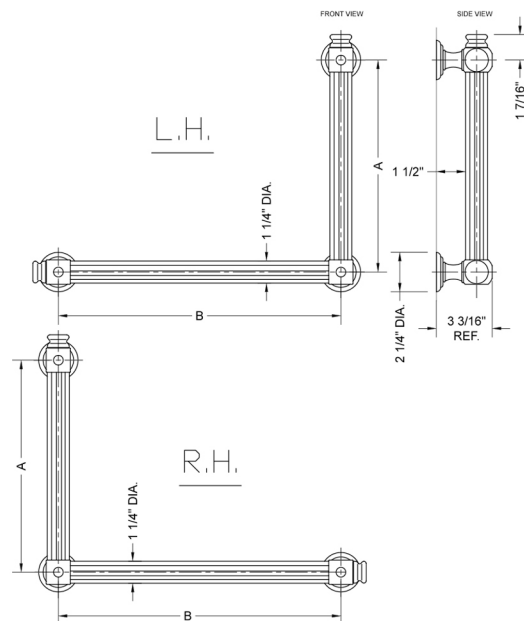

G61 32H x 32W 90° Grab Bar

Model #: G61-32H-32W-

FEATURES:

- Structurally engineered 90° angle
- ADA compliant when properly installed
- Horizontal section can be used as towel bar
- Style options to complement all collections
- Optional handshower sliders can be added to either bar only upon initial order
- All grab bars can be custom sized. Contact JACLO for pricing & availability
- Grab bars over 32" require middle post
- Grab bars 24" or longer are NOT AVAILABLE in PG or SG. For large quantity orders, please contact hospitality@jaclo.com

SPECIFICATION DRAWING:

BRASS LUXURY GRAB BAR			
PART. #	DESCRIPTION	A H	B W
G61-12H-12W	CENTER TO CENTER	12"	12"
G61-12H-16W	CENTER TO CENTER	12"	16"
G61-12H-24W	CENTER TO CENTER	12"	24"
G61-12H-32W	CENTER TO CENTER	12"	32"
G61-16H-12W	CENTER TO CENTER	16"	12"
G61-16H-16W	CENTER TO CENTER	16"	16"
G61-16H-24W	CENTER TO CENTER	16"	24"
G61-16H-32W	CENTER TO CENTER	16"	32"
G61-24H-12W	CENTER TO CENTER	24"	12"
G61-24H-16W	CENTER TO CENTER	24"	16"
G61-24H-24W	CENTER TO CENTER	24"	24"
G61-24H-32W	CENTER TO CENTER	24"	32"
G61-32H-12W	CENTER TO CENTER	32"	12"
G61-32H-16W	CENTER TO CENTER	32"	16"
G61-32H-24W	CENTER TO CENTER	32"	24"
G61-32H-32W	CENTER TO CENTER	32"	32"