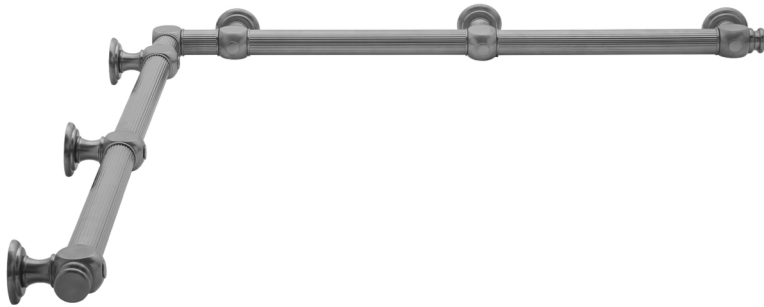

## G61 48" x 60" Inside Corner Grab Bar

Model #: G61-48-60-IC-

### FEATURES:

- Structurally engineered 90° angle
- ADA compliant when properly installed
- Horizontal section can be used as towel bar
- Style options to complement all collections
- Optional handshower sliders can be added to either bar only upon initial order
- All grab bars can be custom sized. Contact JACLO for pricing & availability
- BAR WILL BE 5" LONGER THAN LISTED LENGTH FROM CENTER OF OUTSIDE POST TO WALL
- \*NOTE: GRAB BARS OVER 32" REQUIRE A MIDDLE POST
- NOT AVAILABLE in PG or SG. For large quantity orders, please contact [hospitality@jaclo.com](mailto:hospitality@jaclo.com)

### SPECIFICATION DRAWING:

BRASS LUXURY GRAB BAR							
PART. #	DESCRIPTION	A	B	PART. #	DESCRIPTION	A	B
G61-12-12-IC	CENTER OF POST	12"	12"	G61-24-36-IC	CENTER OF POST	24"	36"
G61-12-16-IC	CENTER OF POST	12"	16"	G61-24-48-IC	CENTER OF POST	24"	48"
G61-12-24-IC	CENTER OF POST	12"	24"	G61-24-60-IC	CENTER OF POST	24"	60"
G61-12-32-IC	CENTER OF POST	12"	32"				
				G61-32-32-IC	CENTER OF POST	32"	32"
G61-12-36-IC	CENTER OF POST	12"	36"	G61-32-36-IC	CENTER OF POST	32"	36"
G61-12-48-IC	CENTER OF POST	12"	48"	G61-32-48-IC	CENTER OF POST	32"	48"
G61-12-60-IC	CENTER OF POST	12"	60"	G61-32-60-IC	CENTER OF POST	32"	60"
G61-16-16-IC	CENTER OF POST	16"	16"	G61-36-36-IC	CENTER OF POST	36"	36"
G61-16-24-IC	CENTER OF POST	16"	24"	G61-36-48-IC	CENTER OF POST	36"	48"
G61-16-32-IC	CENTER OF POST	16"	32"	G61-36-60-IC	CENTER OF POST	36"	60"
G61-16-36-IC	CENTER OF POST	16"	36"	G61-48-48-IC	CENTER OF POST	48"	48"
G61-16-48-IC	CENTER OF POST	16"	48"	G61-48-60-IC	CENTER OF POST	48"	60"
G61-16-60-IC	CENTER OF POST	16"	60"				
				G61-60-60-IC	CENTER OF POST	60"	60"
G61-24-24-IC	CENTER OF POST	24"	24"				
G61-24-32-IC	CENTER OF POST	24"	32"				