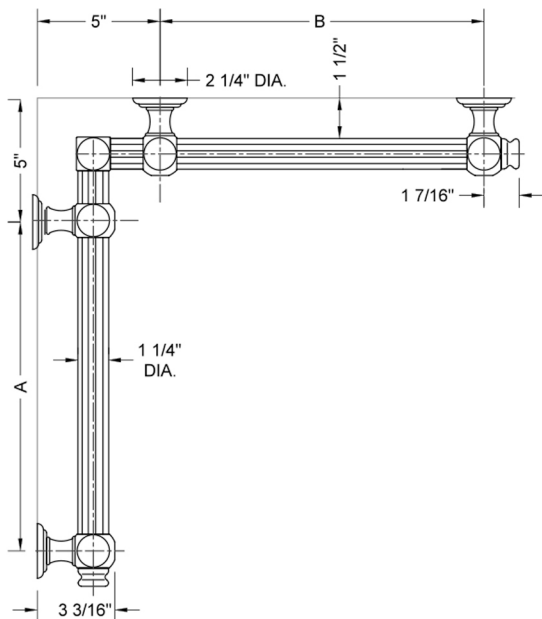

## G61 48" x 60" Inside Corner Grab Bar

Model #: G61-48-60-IC-

### FEATURES:

- Structurally engineered 90° angle
- ADA compliant when properly installed
- Horizontal section can be used as towel bar
- Style options to complement all collections
- Optional handshower sliders can be added to either bar only upon initial order
- All grab bars can be custom sized. Contact JACLO for pricing & availability
- BAR WILL BE 5" LONGER THAN LISTED LENGTH FROM CENTER OF OUTSIDE POST TO WALL
- \*NOTE: GRAB BARS OVER 32" REQUIRE A MIDDLE POST
- NOT AVAILABLE in PG or SG. For large quantity orders, please contact [hospitality@jaclo.com](mailto:hospitality@jaclo.com)

### SPECIFICATION DRAWING:

BRASS LUXURY GRAB BAR							
PART. #	DESCRIPTION	A	B	PART. #	DESCRIPTION	A	B
G61-12-12-IC	CENTER OF POST	12"	12"	G61-24-36-IC	CENTER OF POST	24"	36"
G61-12-16-IC	CENTER OF POST	12"	16"	G61-24-48-IC	CENTER OF POST	24"	48"
G61-12-24-IC	CENTER OF POST	12"	24"	G61-24-60-IC	CENTER OF POST	24"	60"
G61-12-32-IC	CENTER OF POST	12"	32"				
				G61-32-32-IC	CENTER OF POST	32"	32"
G61-12-36-IC	CENTER OF POST	12"	36"	G61-32-36-IC	CENTER OF POST	32"	36"
G61-12-48-IC	CENTER OF POST	12"	48"	G61-32-48-IC	CENTER OF POST	32"	48"
G61-12-60-IC	CENTER OF POST	12"	60"	G61-32-60-IC	CENTER OF POST	32"	60"
G61-16-16-IC	CENTER OF POST	16"	16"	G61-36-36-IC	CENTER OF POST	36"	36"
G61-16-24-IC	CENTER OF POST	16"	24"	G61-36-48-IC	CENTER OF POST	36"	48"
G61-16-32-IC	CENTER OF POST	16"	32"	G61-36-60-IC	CENTER OF POST	36"	60"
G61-16-36-IC	CENTER OF POST	16"	36"	G61-48-48-IC	CENTER OF POST	48"	48"
G61-16-48-IC	CENTER OF POST	16"	48"	G61-48-60-IC	CENTER OF POST	48"	60"
G61-16-60-IC	CENTER OF POST	16"	60"				
				G61-60-60-IC	CENTER OF POST	60"	60"
G61-24-24-IC	CENTER OF POST	24"	24"				
G61-24-32-IC	CENTER OF POST	24"	32"				