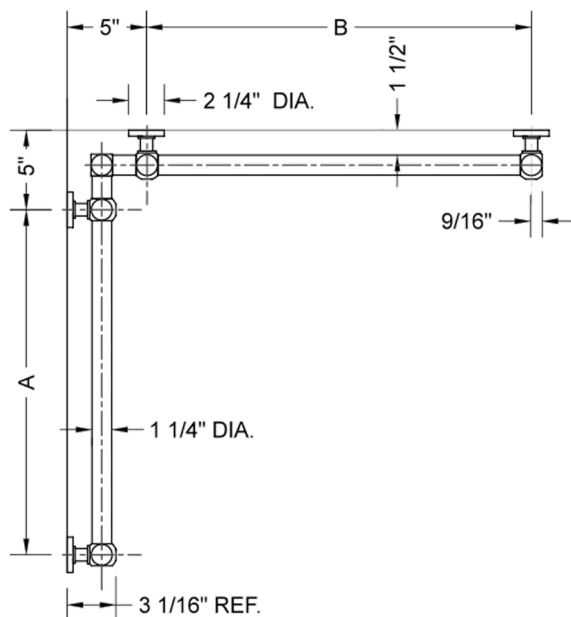

G70 12" x 24" Inside Corner Grab Bar

Model #: G70-12-24-IC-

FEATURES:

- Structurally engineered 90° angle
- ADA compliant when properly installed
- Horizontal section can be used as towel bar
- Style options to complement all collections
- Optional handshower sliders can be added to either bar only upon initial order
- All grab bars can be custom sized. Contact JACLO for pricing & availability
- BAR WILL BE 5" LONGER THAN LISTED LENGTH FROM CENTER OF OUTSIDE POST TO WALL
- *NOTE: GRAB BARS OVER 32" REQUIRE A MIDDLE POST
- Grab bars 24" or longer are NOT AVAILABLE in PG or SG. For large quantity orders, please contact hospitality@jaclo.com

SPECIFICATION DRAWING:

BRASS LUXURY GRAB BAR							
PART. #	DESCRIPTION	A	B	PART. #	DESCRIPTION	A	B
G70-12-12-IC	CENTER OF POST	12"	12"	G70-24-36-IC	CENTER OF POST	24"	36"
G70-12-16-IC	CENTER OF POST	12"	16"	G70-24-48-IC	CENTER OF POST	24"	48"
G70-12-24-IC	CENTER OF POST	12"	24"	G70-24-60-IC	CENTER OF POST	24"	60"
G70-12-32-IC	CENTER OF POST	12"	32"				
				G70-32-32-IC	CENTER OF POST	32"	32"
G70-12-36-IC	CENTER OF POST	12"	36"	G70-32-36-IC	CENTER OF POST	32"	36"
G70-12-48-IC	CENTER OF POST	12"	48"	G70-32-48-IC	CENTER OF POST	32"	48"
G70-12-60-IC	CENTER OF POST	12"	60"	G70-32-60-IC	CENTER OF POST	32"	60"
G70-16-16-IC	CENTER OF POST	16"	16"	G70-36-36-IC	CENTER OF POST	36"	36"
G70-16-24-IC	CENTER OF POST	16"	24"	G70-36-48-IC	CENTER OF POST	36"	48"
G70-16-32-IC	CENTER OF POST	16"	32"	G70-36-60-IC	CENTER OF POST	36"	60"
G70-16-36-IC	CENTER OF POST	16"	36"	G70-48-48-IC	CENTER OF POST	48"	48"
G70-16-48-IC	CENTER OF POST	16"	48"	G70-48-60-IC	CENTER OF POST	48"	60"
G70-16-60-IC	CENTER OF POST	16"	60"				
				G70-60-60-IC	CENTER OF POST	60"	60"
G70-24-24-IC	CENTER OF POST	24"	24"				
G70-24-32-IC	CENTER OF POST	24"	32"				