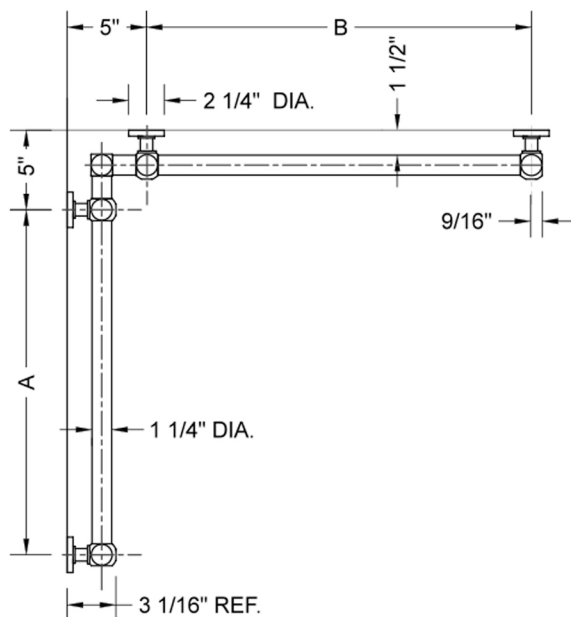

G70 12" x 36" Inside Corner Grab Bar Model #: G70-12-36-IC-

FEATURES:

- Structurally engineered 90° angle
- ADA compliant when properly installed
- Horizontal section can be used as towel bar
- Style options to complement all collections
- Optional handshower sliders can be added to either bar only upon initial order
- All grab bars can be custom sized. Contact JACLO for pricing & availability
- BAR WILL BE 5" LONGER THAN LISTED LENGTH FROM CENTER OF OUTSIDE POST TO WALL
- *NOTE: GRAB BARS OVER 32" REQUIRE A MIDDLE POST
- Grab bars 24" or longer are NOT AVAILABLE in PG or SG. For large quantity orders, please contact hospitality@jaclo.com

SPECIFICATION DRAWING:

BRASS LUXURY GRAB BAR							
PART. #	DESCRIPTION	A	B	PART. #	DESCRIPTION	A	B
G70-12-12-IC	CENTER OF POST	12"	12"	G70-24-36-IC	CENTER OF POST	24"	36"
G70-12-16-IC	CENTER OF POST	12"	16"	G70-24-48-IC	CENTER OF POST	24"	48"
G70-12-24-IC	CENTER OF POST	12"	24"	G70-24-60-IC	CENTER OF POST	24"	60"
G70-12-32-IC	CENTER OF POST	12"	32"				
				G70-32-32-IC	CENTER OF POST	32"	32"
G70-12-36-IC	CENTER OF POST	12"	36"	G70-32-36-IC	CENTER OF POST	32"	36"
G70-12-48-IC	CENTER OF POST	12"	48"	G70-32-48-IC	CENTER OF POST	32"	48"
G70-12-60-IC	CENTER OF POST	12"	60"	G70-32-60-IC	CENTER OF POST	32"	60"
G70-16-16-IC	CENTER OF POST	16"	16"	G70-36-36-IC	CENTER OF POST	36"	36"
G70-16-24-IC	CENTER OF POST	16"	24"	G70-36-48-IC	CENTER OF POST	36"	48"
G70-16-32-IC	CENTER OF POST	16"	32"	G70-36-60-IC	CENTER OF POST	36"	60"
G70-16-36-IC	CENTER OF POST	16"	36"	G70-48-48-IC	CENTER OF POST	48"	48"
G70-16-48-IC	CENTER OF POST	16"	48"	G70-48-60-IC	CENTER OF POST	48"	60"
G70-16-60-IC	CENTER OF POST	16"	60"				
				G70-60-60-IC	CENTER OF POST	60"	60"
G70-24-24-IC	CENTER OF POST	24"	24"				
G70-24-32-IC	CENTER OF POST	24"	32"				