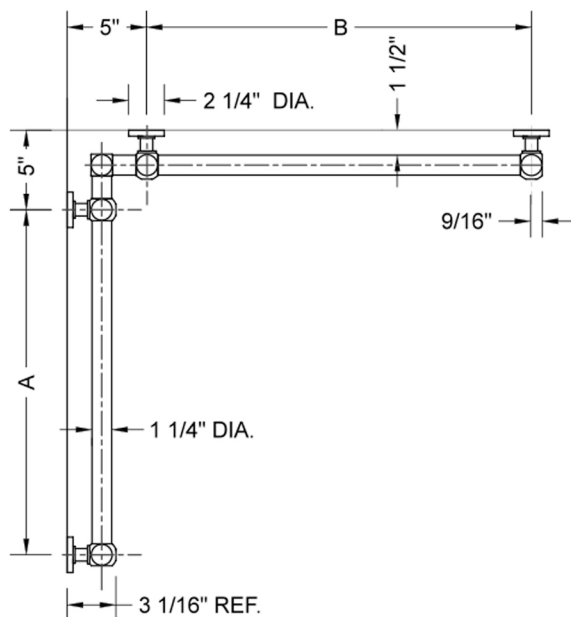

## G70 16" x 16" Inside Corner Grab Bar

Model #: G70-16-16-IC-

### FEATURES:

- Structurally engineered 90° angle
- ADA compliant when properly installed
- Horizontal section can be used as towel bar
- Style options to complement all collections
- Optional handshower sliders can be added to either bar only upon initial order
- All grab bars can be custom sized. Contact JACLO for pricing & availability
- BAR WILL BE 5" LONGER THAN LISTED LENGTH FROM CENTER OF OUTSIDE POST TO WALL
- \*NOTE: GRAB BARS OVER 32" REQUIRE A MIDDLE POST
- Grab bars 24" or longer are NOT AVAILABLE in PG or SG. For large quantity orders, please contact [hospitality@jaclo.com](mailto:hospitality@jaclo.com)

### SPECIFICATION DRAWING:

BRASS LUXURY GRAB BAR							
PART. #	DESCRIPTION	A	B	PART. #	DESCRIPTION	A	B
G70-12-12-IC	CENTER OF POST	12"	12"	G70-24-36-IC	CENTER OF POST	24"	36"
G70-12-16-IC	CENTER OF POST	12"	16"	G70-24-48-IC	CENTER OF POST	24"	48"
G70-12-24-IC	CENTER OF POST	12"	24"	G70-24-60-IC	CENTER OF POST	24"	60"
G70-12-32-IC	CENTER OF POST	12"	32"				
				G70-32-32-IC	CENTER OF POST	32"	32"
G70-12-36-IC	CENTER OF POST	12"	36"	G70-32-36-IC	CENTER OF POST	32"	36"
G70-12-48-IC	CENTER OF POST	12"	48"	G70-32-48-IC	CENTER OF POST	32"	48"
G70-12-60-IC	CENTER OF POST	12"	60"	G70-32-60-IC	CENTER OF POST	32"	60"
G70-16-16-IC	CENTER OF POST	16"	16"	G70-36-36-IC	CENTER OF POST	36"	36"
G70-16-24-IC	CENTER OF POST	16"	24"	G70-36-48-IC	CENTER OF POST	36"	48"
G70-16-32-IC	CENTER OF POST	16"	32"	G70-36-60-IC	CENTER OF POST	36"	60"
G70-16-36-IC	CENTER OF POST	16"	36"	G70-48-48-IC	CENTER OF POST	48"	48"
G70-16-48-IC	CENTER OF POST	16"	48"	G70-48-60-IC	CENTER OF POST	48"	60"
G70-16-60-IC	CENTER OF POST	16"	60"				
				G70-60-60-IC	CENTER OF POST	60"	60"
G70-24-24-IC	CENTER OF POST	24"	24"				
G70-24-32-IC	CENTER OF POST	24"	32"				