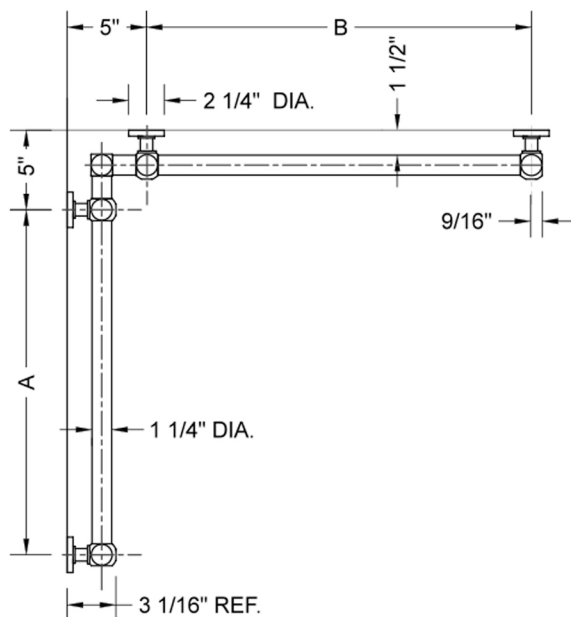

## G70 16" x 48" Inside Corner Grab Bar Model #: G70-16-48-IC-

### FEATURES:

- Structurally engineered 90° angle
- ADA compliant when properly installed
- Horizontal section can be used as towel bar
- Style options to complement all collections
- Optional handshower sliders can be added to either bar only upon initial order
- All grab bars can be custom sized. Contact JACLO for pricing & availability
- BAR WILL BE 5" LONGER THAN LISTED LENGTH FROM CENTER OF OUTSIDE POST TO WALL
- \*NOTE: GRAB BARS OVER 32" REQUIRE A MIDDLE POST
- Grab bars 24" or longer are NOT AVAILABLE in PG or SG. For large quantity orders, please contact [hospitality@jaclo.com](mailto:hospitality@jaclo.com)

### SPECIFICATION DRAWING:

BRASS LUXURY GRAB BAR							
PART. #	DESCRIPTION	A	B	PART. #	DESCRIPTION	A	B
G70-12-12-IC	CENTER OF POST	12"	12"	G70-24-36-IC	CENTER OF POST	24"	36"
G70-12-16-IC	CENTER OF POST	12"	16"	G70-24-48-IC	CENTER OF POST	24"	48"
G70-12-24-IC	CENTER OF POST	12"	24"	G70-24-60-IC	CENTER OF POST	24"	60"
G70-12-32-IC	CENTER OF POST	12"	32"				
				G70-32-32-IC	CENTER OF POST	32"	32"
G70-12-36-IC	CENTER OF POST	12"	36"	G70-32-36-IC	CENTER OF POST	32"	36"
G70-12-48-IC	CENTER OF POST	12"	48"	G70-32-48-IC	CENTER OF POST	32"	48"
G70-12-60-IC	CENTER OF POST	12"	60"	G70-32-60-IC	CENTER OF POST	32"	60"
G70-16-16-IC	CENTER OF POST	16"	16"	G70-36-36-IC	CENTER OF POST	36"	36"
G70-16-24-IC	CENTER OF POST	16"	24"	G70-36-48-IC	CENTER OF POST	36"	48"
G70-16-32-IC	CENTER OF POST	16"	32"	G70-36-60-IC	CENTER OF POST	36"	60"
G70-16-36-IC	CENTER OF POST	16"	36"	G70-48-48-IC	CENTER OF POST	48"	48"
G70-16-48-IC	CENTER OF POST	16"	48"	G70-48-60-IC	CENTER OF POST	48"	60"
G70-16-60-IC	CENTER OF POST	16"	60"				
				G70-60-60-IC	CENTER OF POST	60"	60"
G70-24-24-IC	CENTER OF POST	24"	24"				
G70-24-32-IC	CENTER OF POST	24"	32"				