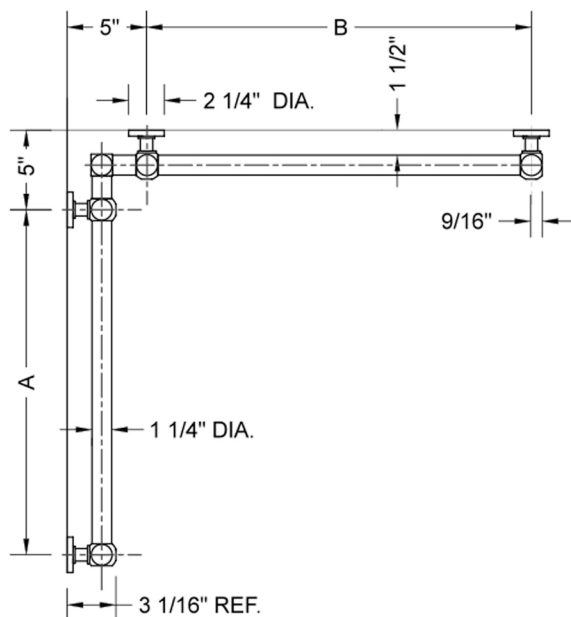

## G70 24" x 36" Inside Corner Grab Bar

Model #: G70-24-36-IC-

### FEATURES:

- Structurally engineered 90° angle
- ADA compliant when properly installed
- Horizontal section can be used as towel bar
- Style options to complement all collections
- Optional handshower sliders can be added to either bar only upon initial order
- All grab bars can be custom sized. Contact JACLO for pricing & availability
- BAR WILL BE 5" LONGER THAN LISTED LENGTH FROM CENTER OF OUTSIDE POST TO WALL
- \*NOTE: GRAB BARS OVER 32" REQUIRE A MIDDLE POST
- NOT AVAILABLE in PG or SG. For large quantity orders, please contact [hospitality@jaclo.com](mailto:hospitality@jaclo.com)

### SPECIFICATION DRAWING:

BRASS LUXURY GRAB BAR							
PART. #	DESCRIPTION	A	B	PART. #	DESCRIPTION	A	B
G70-12-12-IC	CENTER OF POST	12"	12"	G70-24-36-IC	CENTER OF POST	24"	36"
G70-12-16-IC	CENTER OF POST	12"	16"	G70-24-48-IC	CENTER OF POST	24"	48"
G70-12-24-IC	CENTER OF POST	12"	24"	G70-24-60-IC	CENTER OF POST	24"	60"
G70-12-32-IC	CENTER OF POST	12"	32"				
				G70-32-32-IC	CENTER OF POST	32"	32"
G70-12-36-IC	CENTER OF POST	12"	36"	G70-32-36-IC	CENTER OF POST	32"	36"
G70-12-48-IC	CENTER OF POST	12"	48"	G70-32-48-IC	CENTER OF POST	32"	48"
G70-12-60-IC	CENTER OF POST	12"	60"	G70-32-60-IC	CENTER OF POST	32"	60"
G70-16-16-IC	CENTER OF POST	16"	16"	G70-36-36-IC	CENTER OF POST	36"	36"
G70-16-24-IC	CENTER OF POST	16"	24"	G70-36-48-IC	CENTER OF POST	36"	48"
G70-16-32-IC	CENTER OF POST	16"	32"	G70-36-60-IC	CENTER OF POST	36"	60"
G70-16-36-IC	CENTER OF POST	16"	36"	G70-48-48-IC	CENTER OF POST	48"	48"
G70-16-48-IC	CENTER OF POST	16"	48"	G70-48-60-IC	CENTER OF POST	48"	60"
G70-16-60-IC	CENTER OF POST	16"	60"				
				G70-60-60-IC	CENTER OF POST	60"	60"
G70-24-24-IC	CENTER OF POST	24"	24"				
G70-24-32-IC	CENTER OF POST	24"	32"				