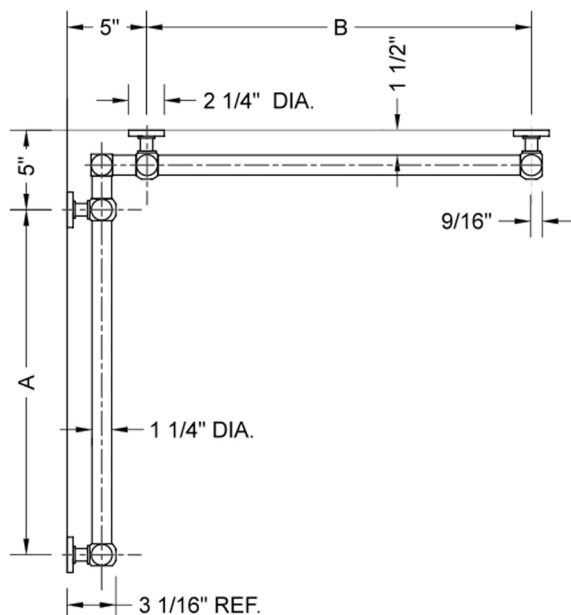

## G70 24" x 60" Inside Corner Grab Bar

Model #: G70-24-60-IC-

### FEATURES:

- Structurally engineered 90° angle
- ADA compliant when properly installed
- Horizontal section can be used as towel bar
- Style options to complement all collections
- Optional handshower sliders can be added to either bar only upon initial order
- All grab bars can be custom sized. Contact JACLO for pricing & availability
- BAR WILL BE 5" LONGER THAN LISTED LENGTH FROM CENTER OF OUTSIDE POST TO WALL
- \*NOTE: GRAB BARS OVER 32" REQUIRE A MIDDLE POST
- NOT AVAILABLE in PG or SG. For large quantity orders, please contact [hospitality@jaclo.com](mailto:hospitality@jaclo.com)

### SPECIFICATION DRAWING:

BRASS LUXURY GRAB BAR							
PART. #	DESCRIPTION	A	B	PART. #	DESCRIPTION	A	B
G70-12-12-IC	CENTER OF POST	12"	12"	G70-24-36-IC	CENTER OF POST	24"	36"
G70-12-16-IC	CENTER OF POST	12"	16"	G70-24-48-IC	CENTER OF POST	24"	48"
G70-12-24-IC	CENTER OF POST	12"	24"	G70-24-60-IC	CENTER OF POST	24"	60"
G70-12-32-IC	CENTER OF POST	12"	32"				
				G70-32-32-IC	CENTER OF POST	32"	32"
G70-12-36-IC	CENTER OF POST	12"	36"	G70-32-36-IC	CENTER OF POST	32"	36"
G70-12-48-IC	CENTER OF POST	12"	48"	G70-32-48-IC	CENTER OF POST	32"	48"
G70-12-60-IC	CENTER OF POST	12"	60"	G70-32-60-IC	CENTER OF POST	32"	60"
G70-16-16-IC	CENTER OF POST	16"	16"	G70-36-36-IC	CENTER OF POST	36"	36"
G70-16-24-IC	CENTER OF POST	16"	24"	G70-36-48-IC	CENTER OF POST	36"	48"
G70-16-32-IC	CENTER OF POST	16"	32"	G70-36-60-IC	CENTER OF POST	36"	60"
G70-16-36-IC	CENTER OF POST	16"	36"	G70-48-48-IC	CENTER OF POST	48"	48"
G70-16-48-IC	CENTER OF POST	16"	48"	G70-48-60-IC	CENTER OF POST	48"	60"
G70-16-60-IC	CENTER OF POST	16"	60"				
				G70-60-60-IC	CENTER OF POST	60"	60"
G70-24-24-IC	CENTER OF POST	24"	24"				
G70-24-32-IC	CENTER OF POST	24"	32"				