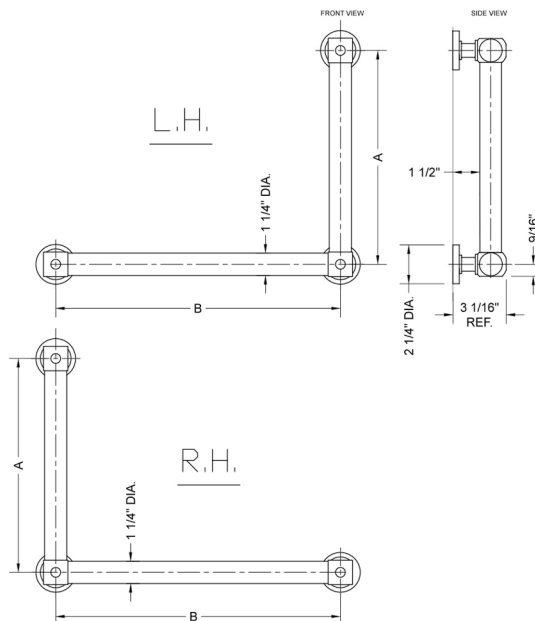

G70 24H x 24W 90° Grab Bar

Model #: G70-24H-24W-

FEATURES:

- Structurally engineered 90° angle
- ADA compliant when properly installed
- Horizontal section can be used as towel bar
- Style options to complement all collections
- Optional handshower sliders can be added to either bar only upon initial order
- All grab bars can be custom sized. Contact JACLO for pricing & availability
- Grab bars over 32" require middle post
- Grab bars 24" or longer are NOT AVAILABLE in PG or SG. For large quantity orders, please contact hospitality@jaclo.com

SPECIFICATION DRAWING:

BRASS LUXURY GRAB BAR			
PART #	DESCRIPTION	A H	B W
G70-12H-12W	CENTER TO CENTER	12"	12"
G70-12H-16W	CENTER TO CENTER	12"	16"
G70-12H-24W	CENTER TO CENTER	12"	24"
G70-12H-32W	CENTER TO CENTER	12"	32"
G70-16H-12W	CENTER TO CENTER	16"	12"
G70-16H-16W	CENTER TO CENTER	16"	16"
G70-16H-24W	CENTER TO CENTER	16"	24"
G70-16H-32W	CENTER TO CENTER	16"	32"
G70-24H-12W	CENTER TO CENTER	24"	12"
G70-24H-16W	CENTER TO CENTER	24"	16"
G70-24H-24W	CENTER TO CENTER	24"	24"
G70-24H-32W	CENTER TO CENTER	24"	32"
G70-32H-12W	CENTER TO CENTER	32"	12"
G70-32H-16W	CENTER TO CENTER	32"	16"
G70-32H-24W	CENTER TO CENTER	32"	24"
G70-32H-32W	CENTER TO CENTER	32"	32"