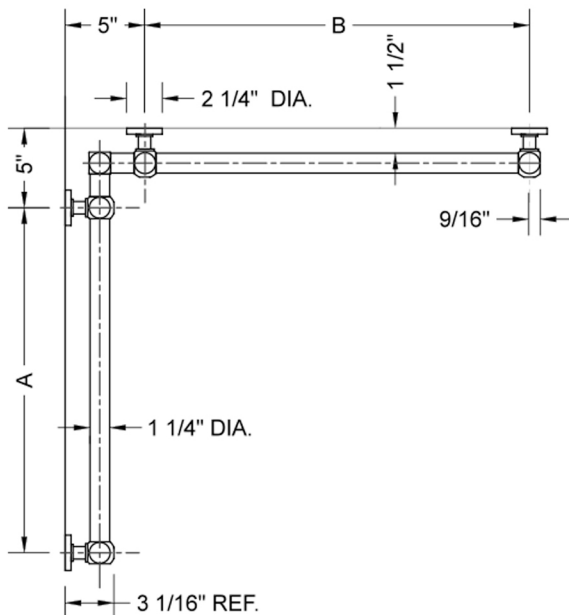

G70 32" x 32" Inside Corner Grab Bar

Model #: G70-32-32-IC-

FEATURES:

- Structurally engineered 90° angle
- ADA compliant when properly installed
- Horizontal section can be used as towel bar
- Style options to complement all collections
- Optional handshower sliders can be added to either bar only upon initial order
- All grab bars can be custom sized. Contact JACLO for pricing & availability
- BAR WILL BE 5" LONGER THAN LISTED LENGTH FROM CENTER OF OUTSIDE POST TO WALL
- *NOTE: GRAB BARS OVER 32" REQUIRE A MIDDLE POST
- NOT AVAILABLE in PG or SG. For large quantity orders, please contact hospitality@jaclo.com

SPECIFICATION DRAWING:

BRASS LUXURY GRAB BAR							
PART. #	DESCRIPTION	A	B	PART. #	DESCRIPTION	A	B
G70-12-12-IC	CENTER OF POST	12"	12"	G70-24-36-IC	CENTER OF POST	24"	36"
G70-12-16-IC	CENTER OF POST	12"	16"	G70-24-48-IC	CENTER OF POST	24"	48"
G70-12-24-IC	CENTER OF POST	12"	24"	G70-24-60-IC	CENTER OF POST	24"	60"
G70-12-32-IC	CENTER OF POST	12"	32"				
				G70-32-32-IC	CENTER OF POST	32"	32"
G70-12-36-IC	CENTER OF POST	12"	36"	G70-32-36-IC	CENTER OF POST	32"	36"
G70-12-48-IC	CENTER OF POST	12"	48"	G70-32-48-IC	CENTER OF POST	32"	48"
G70-12-60-IC	CENTER OF POST	12"	60"	G70-32-60-IC	CENTER OF POST	32"	60"
G70-16-16-IC	CENTER OF POST	16"	16"	G70-36-36-IC	CENTER OF POST	36"	36"
G70-16-24-IC	CENTER OF POST	16"	24"	G70-36-48-IC	CENTER OF POST	36"	48"
G70-16-32-IC	CENTER OF POST	16"	32"	G70-36-60-IC	CENTER OF POST	36"	60"
G70-16-36-IC	CENTER OF POST	16"	36"	G70-48-48-IC	CENTER OF POST	48"	48"
G70-16-48-IC	CENTER OF POST	16"	48"	G70-48-60-IC	CENTER OF POST	48"	60"
G70-16-60-IC	CENTER OF POST	16"	60"				
				G70-60-60-IC	CENTER OF POST	60"	60"
G70-24-24-IC	CENTER OF POST	24"	24"				
G70-24-32-IC	CENTER OF POST	24"	32"				