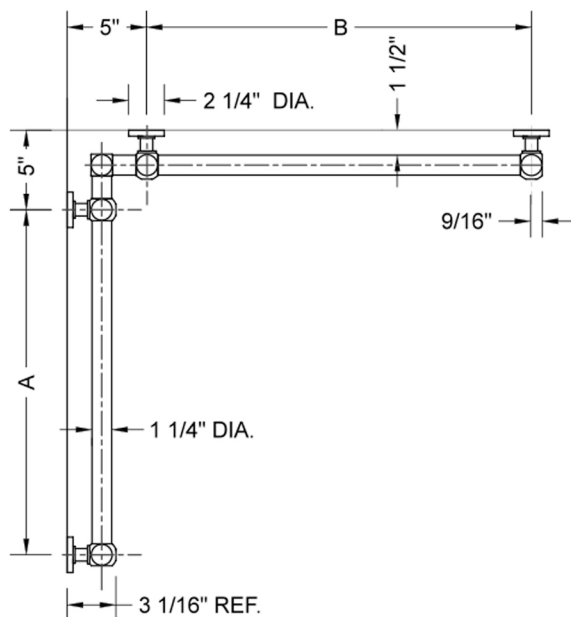

G70 32" x 36" Inside Corner Grab Bar

Model #: G70-32-36-IC-

FEATURES:

- Structurally engineered 90° angle
- ADA compliant when properly installed
- Horizontal section can be used as towel bar
- Style options to complement all collections
- Optional handshower sliders can be added to either bar only upon initial order
- All grab bars can be custom sized. Contact JACLO for pricing & availability
- BAR WILL BE 5" LONGER THAN LISTED LENGTH FROM CENTER OF OUTSIDE POST TO WALL
- *NOTE: GRAB BARS OVER 32" REQUIRE A MIDDLE POST
- NOT AVAILABLE in PG or SG. For large quantity orders, please contact hospitality@jaclo.com

SPECIFICATION DRAWING:

BRASS LUXURY GRAB BAR							
PART. #	DESCRIPTION	A	B	PART. #	DESCRIPTION	A	B
G70-12-12-IC	CENTER OF POST	12"	12"	G70-24-36-IC	CENTER OF POST	24"	36"
G70-12-16-IC	CENTER OF POST	12"	16"	G70-24-48-IC	CENTER OF POST	24"	48"
G70-12-24-IC	CENTER OF POST	12"	24"	G70-24-60-IC	CENTER OF POST	24"	60"
G70-12-32-IC	CENTER OF POST	12"	32"				
G70-12-36-IC	CENTER OF POST	12"	36"	G70-32-32-IC	CENTER OF POST	32"	32"
G70-12-48-IC	CENTER OF POST	12"	48"	G70-32-36-IC	CENTER OF POST	32"	36"
G70-12-60-IC	CENTER OF POST	12"	60"	G70-32-48-IC	CENTER OF POST	32"	48"
				G70-32-60-IC	CENTER OF POST	32"	60"
G70-16-16-IC	CENTER OF POST	16"	16"				
G70-16-24-IC	CENTER OF POST	16"	24"	G70-36-36-IC	CENTER OF POST	36"	36"
G70-16-32-IC	CENTER OF POST	16"	32"	G70-36-48-IC	CENTER OF POST	36"	48"
				G70-36-60-IC	CENTER OF POST	36"	60"
G70-16-36-IC	CENTER OF POST	16"	36"				
G70-16-48-IC	CENTER OF POST	16"	48"	G70-48-48-IC	CENTER OF POST	48"	48"
G70-16-60-IC	CENTER OF POST	16"	60"	G70-48-60-IC	CENTER OF POST	48"	60"
G70-24-24-IC	CENTER OF POST	24"	24"	G70-60-60-IC	CENTER OF POST	60"	60"
G70-24-32-IC	CENTER OF POST	24"	32"				