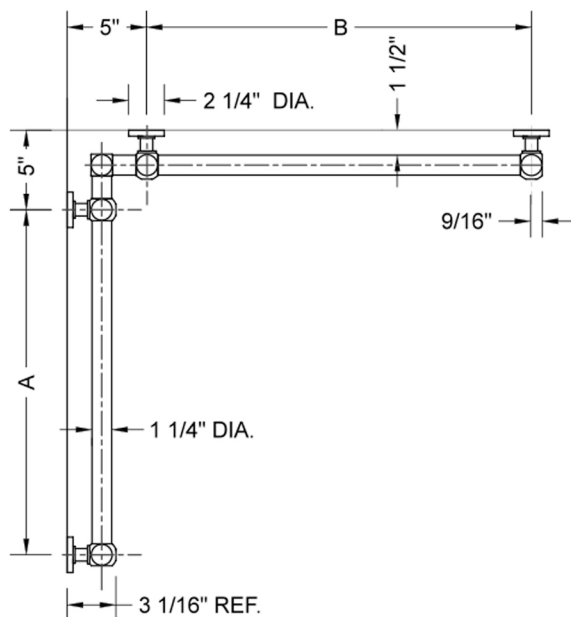

G70 32" x 48" Inside Corner Grab Bar

Model #: G70-32-48-IC-

FEATURES:

- Structurally engineered 90° angle
- ADA compliant when properly installed
- Horizontal section can be used as towel bar
- Style options to complement all collections
- Optional handshower sliders can be added to either bar only upon initial order
- All grab bars can be custom sized. Contact JACLO for pricing & availability
- BAR WILL BE 5" LONGER THAN LISTED LENGTH FROM CENTER OF OUTSIDE POST TO WALL
- *NOTE: GRAB BARS OVER 32" REQUIRE A MIDDLE POST
- NOT AVAILABLE in PG or SG. For large quantity orders, please contact hospitality@jaclo.com

SPECIFICATION DRAWING:

BRASS LUXURY GRAB BAR							
PART. #	DESCRIPTION	A	B	PART. #	DESCRIPTION	A	B
G70-12-12-IC	CENTER OF POST	12"	12"	G70-24-36-IC	CENTER OF POST	24"	36"
G70-12-16-IC	CENTER OF POST	12"	16"	G70-24-48-IC	CENTER OF POST	24"	48"
G70-12-24-IC	CENTER OF POST	12"	24"	G70-24-60-IC	CENTER OF POST	24"	60"
G70-12-32-IC	CENTER OF POST	12"	32"				
				G70-32-32-IC	CENTER OF POST	32"	32"
G70-12-36-IC	CENTER OF POST	12"	36"	G70-32-36-IC	CENTER OF POST	32"	36"
G70-12-48-IC	CENTER OF POST	12"	48"	G70-32-48-IC	CENTER OF POST	32"	48"
G70-12-60-IC	CENTER OF POST	12"	60"	G70-32-60-IC	CENTER OF POST	32"	60"
G70-16-16-IC	CENTER OF POST	16"	16"	G70-36-36-IC	CENTER OF POST	36"	36"
G70-16-24-IC	CENTER OF POST	16"	24"	G70-36-48-IC	CENTER OF POST	36"	48"
G70-16-32-IC	CENTER OF POST	16"	32"	G70-36-60-IC	CENTER OF POST	36"	60"
G70-16-36-IC	CENTER OF POST	16"	36"	G70-48-48-IC	CENTER OF POST	48"	48"
G70-16-48-IC	CENTER OF POST	16"	48"	G70-48-60-IC	CENTER OF POST	48"	60"
G70-16-60-IC	CENTER OF POST	16"	60"				
				G70-60-60-IC	CENTER OF POST	60"	60"
G70-24-24-IC	CENTER OF POST	24"	24"				
G70-24-32-IC	CENTER OF POST	24"	32"				