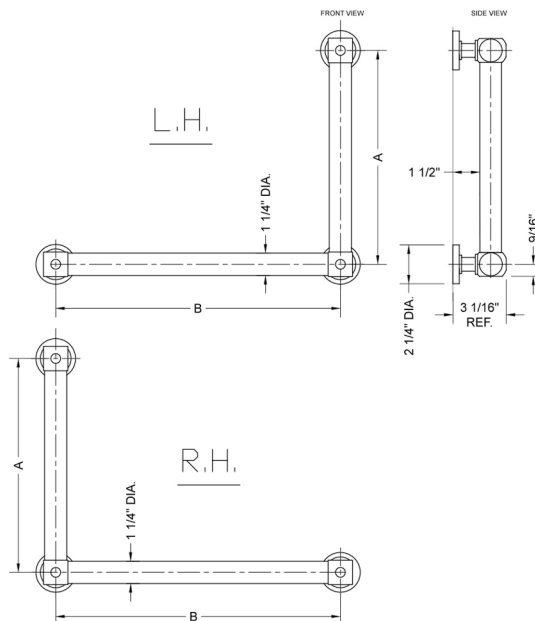

## G70 32H x 24W 90° Right Hand Grab Bar

Model #: G70-32H-24W-RH-

### FEATURES:

- Structurally engineered 90° angle
- ADA compliant when properly installed
- Horizontal section can be used as towel bar
- Style options to complement all collections
- Optional handshower sliders can be added to either bar only upon initial order
- All grab bars can be custom sized. Contact JACLO for pricing & availability
- Grab bars over 32" require middle post
- Grab bars 24" or longer are NOT AVAILABLE in PG or SG. For large quantity orders, please contact [hospitality@jaclo.com](mailto:hospitality@jaclo.com)

### SPECIFICATION DRAWING:

BRASS LUXURY GRAB BAR			
PART #	DESCRIPTION	A H	B W
G70-12H-12W	CENTER TO CENTER	12"	12"
G70-12H-16W	CENTER TO CENTER	12"	16"
G70-12H-24W	CENTER TO CENTER	12"	24"
G70-12H-32W	CENTER TO CENTER	12"	32"
G70-16H-12W	CENTER TO CENTER	16"	12"
G70-16H-16W	CENTER TO CENTER	16"	16"
G70-16H-24W	CENTER TO CENTER	16"	24"
G70-16H-32W	CENTER TO CENTER	16"	32"
G70-24H-12W	CENTER TO CENTER	24"	12"
G70-24H-16W	CENTER TO CENTER	24"	16"
G70-24H-24W	CENTER TO CENTER	24"	24"
G70-24H-32W	CENTER TO CENTER	24"	32"
G70-32H-12W	CENTER TO CENTER	32"	12"
G70-32H-16W	CENTER TO CENTER	32"	16"
G70-32H-24W	CENTER TO CENTER	32"	24"
G70-32H-32W	CENTER TO CENTER	32"	32"