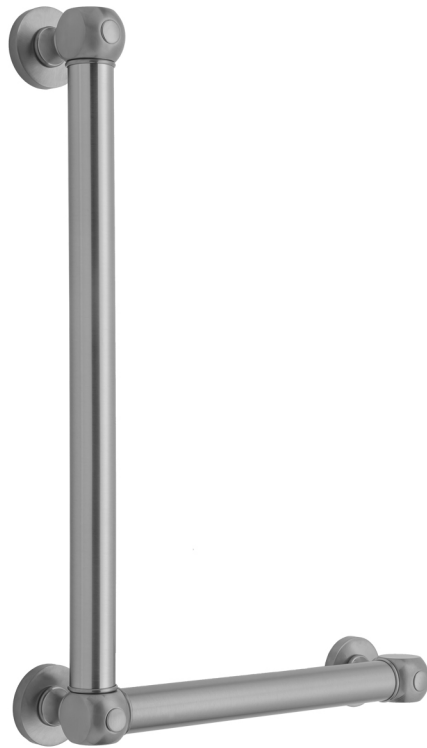

## G70 32H x 24W 90° Right Hand Grab Bar

Model #: G70-32H-24W-RH-

### FEATURES:

- Structurally engineered 90° angle
- ADA compliant when properly installed
- Horizontal section can be used as towel bar
- Style options to complement all collections
- Optional handshower sliders can be added to either bar only upon initial order
- All grab bars can be custom sized. Contact JACLO for pricing & availability
- Grab bars over 32" require middle post
- Grab bars 24" or longer are NOT AVAILABLE in PG or SG. For large quantity orders, please contact [hospitality@jaclo.com](mailto:hospitality@jaclo.com)

### AVAILABLE FINISHES:

Polished Chrome (PCH)	Satin Chrome (SC)	Bronze Umber (BU)
Satin Nickel (SN)	Pewter (PEW)	Caramel Bronze (CB)
Polished Nickel (PN)	Antique Brass (AB)	Antique Copper (ACU)
Oil-Rubbed Bronze (ORB)	Polished Brass (PB)	Polished Copper (PCU)
Vintage Bronze (VB)	Satin Brass (SB)	Matte Black (MBK)
Black Nickel (BKN)	White (WH)	Unlacquered Brass (ULB)
Satin Cooper (SCU)	Almond (ALD)	Amber (AMB)
Azure Blue (AZB)	Coral (COR)	Mint Green (GRN)
Stone Grey (GRY)	Lilac (LAC)	Light Blue (LBL)
Limon (LIM)	Plum (PLM)	Pink (PNK)
Red (RED)	Graphite (GPH)	
Aged Unlacquered Brass (AUB)		

### SPECIFICATION DRAWING:

BRASS LUXURY GRAB BAR			
PART #	DESCRIPTION	A H	B W
G70-12H-12W	CENTER TO CENTER	12"	12"
G70-12H-16W	CENTER TO CENTER	12"	16"
G70-12H-24W	CENTER TO CENTER	12"	24"
G70-12H-32W	CENTER TO CENTER	12"	32"
G70-16H-12W	CENTER TO CENTER	16"	12"
G70-16H-16W	CENTER TO CENTER	16"	16"
G70-16H-24W	CENTER TO CENTER	16"	24"
G70-16H-32W	CENTER TO CENTER	16"	32"
G70-24H-12W	CENTER TO CENTER	24"	12"
G70-24H-16W	CENTER TO CENTER	24"	16"
G70-24H-24W	CENTER TO CENTER	24"	24"
G70-24H-32W	CENTER TO CENTER	24"	32"
G70-32H-12W	CENTER TO CENTER	32"	12"
G70-32H-16W	CENTER TO CENTER	32"	16"
G70-32H-24W	CENTER TO CENTER	32"	24"
G70-32H-32W	CENTER TO CENTER	32"	32"