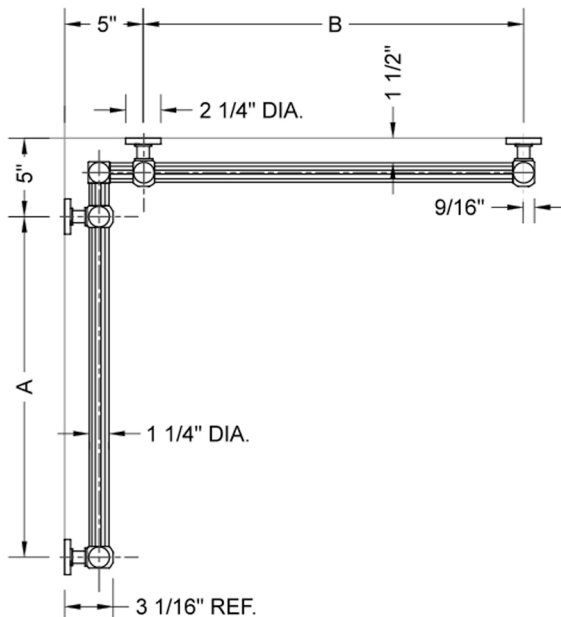

## G71 12" x 24" Inside Corner Grab Bar

Model #: G71-12-24-IC-

### FEATURES:

- Structurally engineered 90° angle
- ADA compliant when properly installed
- Horizontal section can be used as towel bar
- Style options to complement all collections
- Optional handshower sliders can be added to either bar only upon initial order
- All grab bars can be custom sized. Contact JACLO for pricing & availability
- BAR WILL BE 5" LONGER THAN LISTED LENGTH FROM CENTER OF OUTSIDE POST TO WALL
- \*NOTE: GRAB BARS OVER 32" REQUIRE A MIDDLE POST
- Grab bars 24" or longer are NOT AVAILABLE in PG or SG. For large quantity orders, please contact [hospitality@jaclo.com](mailto:hospitality@jaclo.com)

### SPECIFICATION DRAWING:

BRASS LUXURY GRAB BAR							
PART. #	DESCRIPTION	A	B	PART. #	DESCRIPTION	A	B
G71-12-12-IC	CENTER OF POST	12"	12"	G71-24-36-IC	CENTER OF POST	24"	36"
G71-12-16-IC	CENTER OF POST	12"	16"	G71-24-48-IC	CENTER OF POST	24"	48"
G71-12-24-IC	CENTER OF POST	12"	24"	G71-24-60-IC	CENTER OF POST	24"	60"
G71-12-32-IC	CENTER OF POST	12"	32"				
				G71-32-32-IC	CENTER OF POST	32"	32"
G71-12-36-IC	CENTER OF POST	12"	36"	G71-32-36-IC	CENTER OF POST	32"	36"
G71-12-48-IC	CENTER OF POST	12"	48"	G71-32-48-IC	CENTER OF POST	32"	48"
G71-12-60-IC	CENTER OF POST	12"	60"	G71-32-60-IC	CENTER OF POST	32"	60"
G71-16-16-IC	CENTER OF POST	16"	16"	G71-36-36-IC	CENTER OF POST	36"	36"
G71-16-24-IC	CENTER OF POST	16"	24"	G71-36-48-IC	CENTER OF POST	36"	48"
G71-16-32-IC	CENTER OF POST	16"	32"	G71-36-60-IC	CENTER OF POST	36"	60"
G71-16-36-IC	CENTER OF POST	16"	36"	G71-48-48-IC	CENTER OF POST	48"	48"
G71-16-48-IC	CENTER OF POST	16"	48"	G71-48-60-IC	CENTER OF POST	48"	60"
G71-16-60-IC	CENTER OF POST	16"	60"				
				G71-60-60-IC	CENTER OF POST	60"	60"
G71-24-24-IC	CENTER OF POST	24"	24"				
G71-24-32-IC	CENTER OF POST	24"	32"				