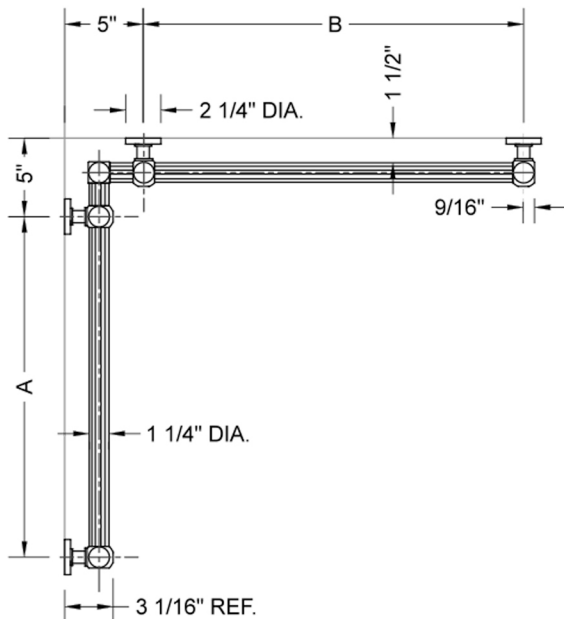

## G71 12" x 60" Inside Corner Grab Bar

Model #: G71-12-60-IC-

### FEATURES:

- Structurally engineered 90° angle
- ADA compliant when properly installed
- Horizontal section can be used as towel bar
- Style options to complement all collections
- Optional handshower sliders can be added to either bar only upon initial order
- All grab bars can be custom sized. Contact JACLO for pricing & availability
- BAR WILL BE 5" LONGER THAN LISTED LENGTH FROM CENTER OF OUTSIDE POST TO WALL
- \*NOTE: GRAB BARS OVER 32" REQUIRE A MIDDLE POST
- Grab bars 24" or longer are NOT AVAILABLE in PG or SG. For large quantity orders, please contact [hospitality@jaclo.com](mailto:hospitality@jaclo.com)

### SPECIFICATION DRAWING:

BRASS LUXURY GRAB BAR							
PART. #	DESCRIPTION	A	B	PART. #	DESCRIPTION	A	B
G71-12-12-IC	CENTER OF POST	12"	12"	G71-24-36-IC	CENTER OF POST	24"	36"
G71-12-16-IC	CENTER OF POST	12"	16"	G71-24-48-IC	CENTER OF POST	24"	48"
G71-12-24-IC	CENTER OF POST	12"	24"	G71-24-60-IC	CENTER OF POST	24"	60"
G71-12-32-IC	CENTER OF POST	12"	32"				
				G71-32-32-IC	CENTER OF POST	32"	32"
G71-12-36-IC	CENTER OF POST	12"	36"	G71-32-36-IC	CENTER OF POST	32"	36"
G71-12-48-IC	CENTER OF POST	12"	48"	G71-32-48-IC	CENTER OF POST	32"	48"
G71-12-60-IC	CENTER OF POST	12"	60"	G71-32-60-IC	CENTER OF POST	32"	60"
G71-16-16-IC	CENTER OF POST	16"	16"	G71-36-36-IC	CENTER OF POST	36"	36"
G71-16-24-IC	CENTER OF POST	16"	24"	G71-36-48-IC	CENTER OF POST	36"	48"
G71-16-32-IC	CENTER OF POST	16"	32"	G71-36-60-IC	CENTER OF POST	36"	60"
G71-16-36-IC	CENTER OF POST	16"	36"	G71-48-48-IC	CENTER OF POST	48"	48"
G71-16-48-IC	CENTER OF POST	16"	48"	G71-48-60-IC	CENTER OF POST	48"	60"
G71-16-60-IC	CENTER OF POST	16"	60"				
				G71-60-60-IC	CENTER OF POST	60"	60"
G71-24-24-IC	CENTER OF POST	24"	24"				
G71-24-32-IC	CENTER OF POST	24"	32"				