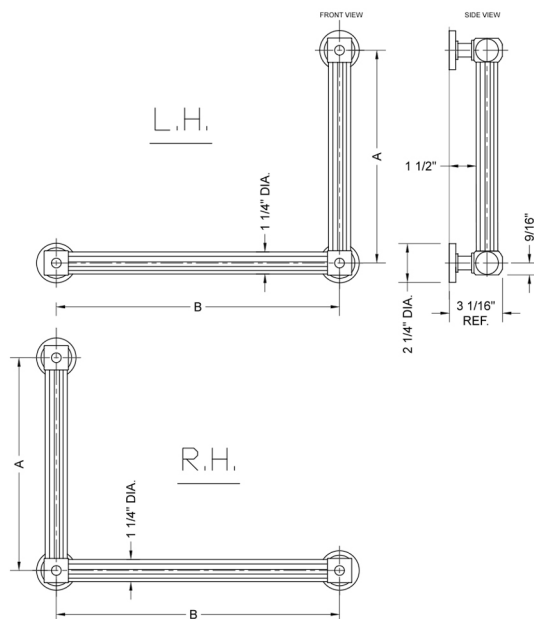

## G71 12H x 32W 90° Right Hand Grab Bar

Model #: G71-12H-32W-RH-

### FEATURES:

- Structurally engineered 90° angle
- ADA compliant when properly installed
- Horizontal section can be used as towel bar
- Style options to complement all collections
- Optional handshower sliders can be added to either bar only upon initial order
- All grab bars can be custom sized. Contact JACLO for pricing & availability
- Grab bars over 32" require middle post
- Grab bars 24" or longer are NOT AVAILABLE in PG or SG. For large quantity orders, please contact [hospitality@jaclo.com](mailto:hospitality@jaclo.com)

### SPECIFICATION DRAWING:

BRASS LUXURY GRAB BAR			
PART. #	DESCRIPTION	A H	B W
G71-12H-12W	CENTER TO CENTER	12"	12"
G71-12H-16W	CENTER TO CENTER	12"	16"
G71-12H-24W	CENTER TO CENTER	12"	24"
G71-12H-32W	CENTER TO CENTER	12"	32"
G71-16H-12W	CENTER TO CENTER	16"	12"
G71-16H-16W	CENTER TO CENTER	16"	16"
G71-16H-24W	CENTER TO CENTER	16"	24"
G71-16H-32W	CENTER TO CENTER	16"	32"
G71-24H-12W	CENTER TO CENTER	24"	12"
G71-24H-16W	CENTER TO CENTER	24"	16"
G71-24H-24W	CENTER TO CENTER	24"	24"
G71-24H-32W	CENTER TO CENTER	24"	32"
G71-32H-12W	CENTER TO CENTER	32"	12"
G71-32H-16W	CENTER TO CENTER	32"	16"
G71-32H-24W	CENTER TO CENTER	32"	24"
G71-32H-32W	CENTER TO CENTER	32"	32"