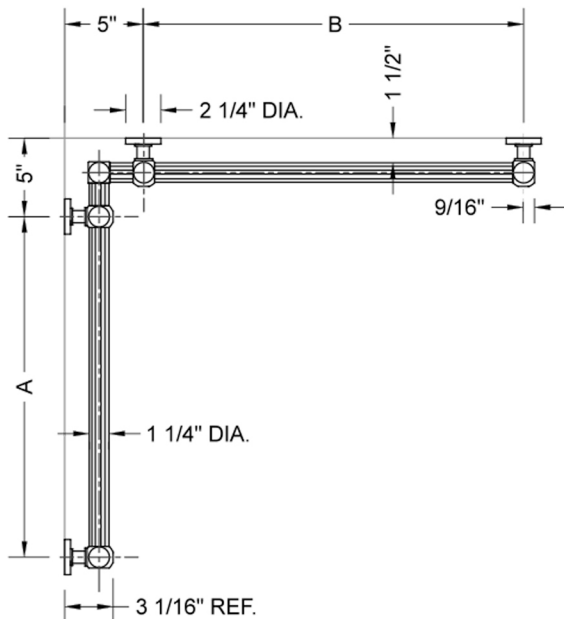

G71 16" x 32" Inside Corner Grab Bar

Model #: G71-16-32-IC-

FEATURES:

- Structurally engineered 90° angle
- ADA compliant when properly installed
- Horizontal section can be used as towel bar
- Style options to complement all collections
- Optional handshower sliders can be added to either bar only upon initial order
- All grab bars can be custom sized. Contact JACLO for pricing & availability
- BAR WILL BE 5" LONGER THAN LISTED LENGTH FROM CENTER OF OUTSIDE POST TO WALL
- *NOTE: GRAB BARS OVER 32" REQUIRE A MIDDLE POST
- Grab bars 24" or longer are NOT AVAILABLE in PG or SG. For large quantity orders, please contact hospitality@jaclo.com

SPECIFICATION DRAWING:

BRASS LUXURY GRAB BAR							
PART. #	DESCRIPTION	A	B	PART. #	DESCRIPTION	A	B
G71-12-12-IC	CENTER OF POST	12"	12"	G71-24-36-IC	CENTER OF POST	24"	36"
G71-12-16-IC	CENTER OF POST	12"	16"	G71-24-48-IC	CENTER OF POST	24"	48"
G71-12-24-IC	CENTER OF POST	12"	24"	G71-24-60-IC	CENTER OF POST	24"	60"
G71-12-32-IC	CENTER OF POST	12"	32"				
				G71-32-32-IC	CENTER OF POST	32"	32"
G71-12-36-IC	CENTER OF POST	12"	36"	G71-32-36-IC	CENTER OF POST	32"	36"
G71-12-48-IC	CENTER OF POST	12"	48"	G71-32-48-IC	CENTER OF POST	32"	48"
G71-12-60-IC	CENTER OF POST	12"	60"	G71-32-60-IC	CENTER OF POST	32"	60"
G71-16-16-IC	CENTER OF POST	16"	16"	G71-36-36-IC	CENTER OF POST	36"	36"
G71-16-24-IC	CENTER OF POST	16"	24"	G71-36-48-IC	CENTER OF POST	36"	48"
G71-16-32-IC	CENTER OF POST	16"	32"	G71-36-60-IC	CENTER OF POST	36"	60"
G71-16-36-IC	CENTER OF POST	16"	36"	G71-48-48-IC	CENTER OF POST	48"	48"
G71-16-48-IC	CENTER OF POST	16"	48"	G71-48-60-IC	CENTER OF POST	48"	60"
G71-16-60-IC	CENTER OF POST	16"	60"				
				G71-60-60-IC	CENTER OF POST	60"	60"
G71-24-24-IC	CENTER OF POST	24"	24"				
G71-24-32-IC	CENTER OF POST	24"	32"				