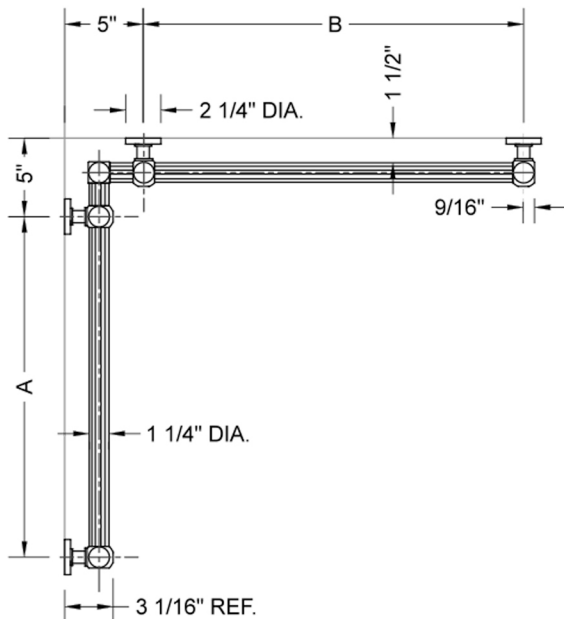

SPECIFICATION DRAWING:

BRASS LUXURY GRAB BAR							
PART. #	DESCRIPTION	A	B	PART. #	DESCRIPTION	A	B
G71-12-12-IC	CENTER OF POST	12"	12"	G71-24-36-IC	CENTER OF POST	24"	36"
G71-12-16-IC	CENTER OF POST	12"	16"	G71-24-48-IC	CENTER OF POST	24"	48"
G71-12-24-IC	CENTER OF POST	12"	24"	G71-24-60-IC	CENTER OF POST	24"	60"
G71-12-32-IC	CENTER OF POST	12"	32"				
				G71-32-32-IC	CENTER OF POST	32"	32"
G71-12-36-IC	CENTER OF POST	12"	36"	G71-32-36-IC	CENTER OF POST	32"	36"
G71-12-48-IC	CENTER OF POST	12"	48"	G71-32-48-IC	CENTER OF POST	32"	48"
G71-12-60-IC	CENTER OF POST	12"	60"	G71-32-60-IC	CENTER OF POST	32"	60"
G71-16-16-IC	CENTER OF POST	16"	16"	G71-36-36-IC	CENTER OF POST	36"	36"
G71-16-24-IC	CENTER OF POST	16"	24"	G71-36-48-IC	CENTER OF POST	36"	48"
G71-16-32-IC	CENTER OF POST	16"	32"	G71-36-60-IC	CENTER OF POST	36"	60"
G71-16-36-IC	CENTER OF POST	16"	36"	G71-48-48-IC	CENTER OF POST	48"	48"
G71-16-48-IC	CENTER OF POST	16"	48"	G71-48-60-IC	CENTER OF POST	48"	60"
G71-16-60-IC	CENTER OF POST	16"	60"				
				G71-60-60-IC	CENTER OF POST	60"	60"
G71-24-24-IC	CENTER OF POST	24"	24"				
G71-24-32-IC	CENTER OF POST	24"	32"