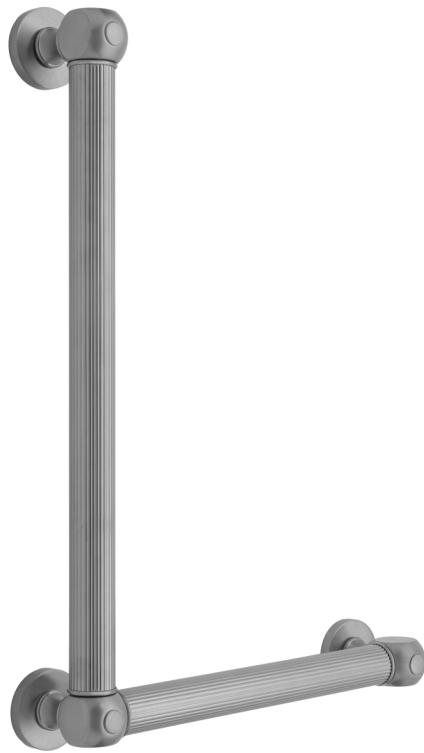

G71 16H x 12W 90° Right Hand Grab Bar

Model #: G71-16H-12W-RH-

FEATURES:

- Structurally engineered 90° angle
- ADA compliant when properly installed
- Horizontal section can be used as towel bar
- Style options to complement all collections
- Optional handshower sliders can be added to either bar only upon initial order
- All grab bars can be custom sized. Contact JACLO for pricing & availability
- Grab bars over 32" require middle post
- Grab bars 24" or longer are NOT AVAILABLE in PG or SG. For large quantity orders, please contact hospitality@jaclo.com

AVAILABLE FINISHES:

Polished Chrome (PCH)	Satin Chrome (SC)	Bronze Umber (BU)
Satin Nickel (SN)	Pewter (PEW)	Caramel Bronze (CB)
Polished Nickel (PN)	Antique Brass (AB)	Antique Copper (ACU)
Oil-Rubbed Bronze (ORB)	Polished Brass (PB)	Polished Copper (PCU)
Vintage Bronze (VB)	Satin Brass (SB)	Matte Black (MBK)
Satin Gold (SG)	Polished Gold (PG)	Black Nickel (BKN)
White (WH)	Unlacquered Brass (ULB)	Satin Cooper (SCU)
Almond (ALD)	Amber (AMB)	Azure Blue (AZB)
Coral (COR)	Mint Green (GRN)	Stone Grey (GRY)
Lilac (LAC)	Light Blue (LBL)	Limon (LIM)
Plum (PLM)	Pink (PNK)	Red (RED)
Graphite (GPH)	Aged Unlacquered Brass (AUB)	

SPECIFICATION DRAWING:

BRASS LUXURY GRAB BAR			
PART. #	DESCRIPTION	A H	B W
G71-12H-12W	CENTER TO CENTER	12"	12"
G71-12H-16W	CENTER TO CENTER	12"	16"
G71-12H-24W	CENTER TO CENTER	12"	24"
G71-12H-32W	CENTER TO CENTER	12"	32"
G71-16H-12W	CENTER TO CENTER	16"	12"
G71-16H-16W	CENTER TO CENTER	16"	16"
G71-16H-24W	CENTER TO CENTER	16"	24"
G71-16H-32W	CENTER TO CENTER	16"	32"
G71-24H-12W	CENTER TO CENTER	24"	12"
G71-24H-16W	CENTER TO CENTER	24"	16"
G71-24H-24W	CENTER TO CENTER	24"	24"
G71-24H-32W	CENTER TO CENTER	24"	32"
G71-32H-12W	CENTER TO CENTER	32"	12"
G71-32H-16W	CENTER TO CENTER	32"	16"
G71-32H-24W	CENTER TO CENTER	32"	24"
G71-32H-32W	CENTER TO CENTER	32"	32"