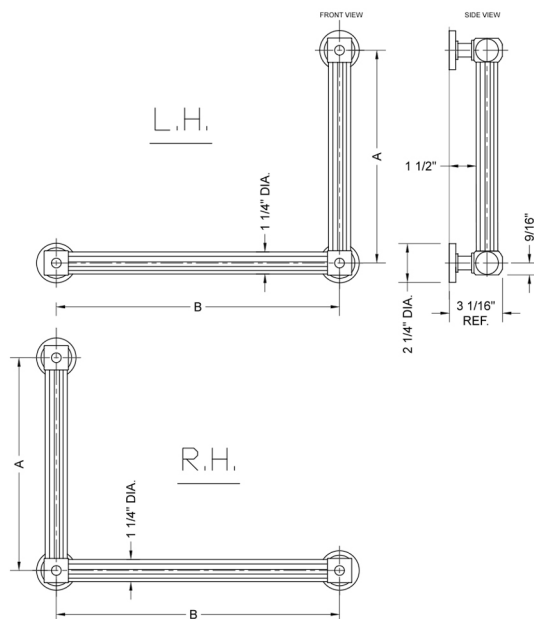

G71 16H x 12W 90° Right Hand Grab Bar

Model #: G71-16H-12W-RH-

FEATURES:

- Structurally engineered 90° angle
- ADA compliant when properly installed
- Horizontal section can be used as towel bar
- Style options to complement all collections
- Optional handshower sliders can be added to either bar only upon initial order
- All grab bars can be custom sized. Contact JACLO for pricing & availability
- Grab bars over 32" require middle post
- Grab bars 24" or longer are NOT AVAILABLE in PG or SG. For large quantity orders, please contact hospitality@jaclo.com

SPECIFICATION DRAWING:

BRASS LUXURY GRAB BAR			
PART. #	DESCRIPTION	A H	B W
G71-12H-12W	CENTER TO CENTER	12"	12"
G71-12H-16W	CENTER TO CENTER	12"	16"
G71-12H-24W	CENTER TO CENTER	12"	24"
G71-12H-32W	CENTER TO CENTER	12"	32"
G71-16H-12W	CENTER TO CENTER	16"	12"
G71-16H-16W	CENTER TO CENTER	16"	16"
G71-16H-24W	CENTER TO CENTER	16"	24"
G71-16H-32W	CENTER TO CENTER	16"	32"
G71-24H-12W	CENTER TO CENTER	24"	12"
G71-24H-16W	CENTER TO CENTER	24"	16"
G71-24H-24W	CENTER TO CENTER	24"	24"
G71-24H-32W	CENTER TO CENTER	24"	32"
G71-32H-12W	CENTER TO CENTER	32"	12"
G71-32H-16W	CENTER TO CENTER	32"	16"
G71-32H-24W	CENTER TO CENTER	32"	24"
G71-32H-32W	CENTER TO CENTER	32"	32"