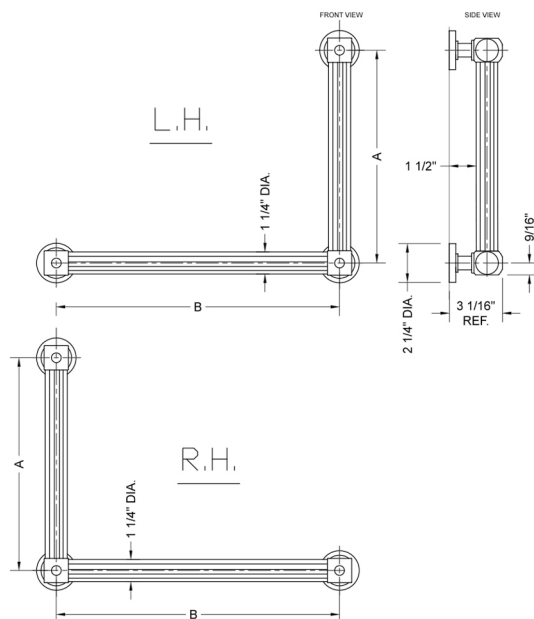

G71 16H x 16W 90° Grab Bar

Model #: G71-16H-16W-

FEATURES:

- Structurally engineered 90° angle
- ADA compliant when properly installed
- Horizontal section can be used as towel bar
- Style options to complement all collections
- Optional handshower sliders can be added to either bar only upon initial order
- All grab bars can be custom sized. Contact JACLO for pricing & availability
- Grab bars over 32" require middle post
- Grab bars 24" or longer are NOT AVAILABLE in PG or SG. For large quantity orders, please contact hospitality@jaclo.com

SPECIFICATION DRAWING:

BRASS LUXURY GRAB BAR			
PART. #	DESCRIPTION	A H	B W
G71-12H-12W	CENTER TO CENTER	12"	12"
G71-12H-16W	CENTER TO CENTER	12"	16"
G71-12H-24W	CENTER TO CENTER	12"	24"
G71-12H-32W	CENTER TO CENTER	12"	32"
G71-16H-12W	CENTER TO CENTER	16"	12"
G71-16H-16W	CENTER TO CENTER	16"	16"
G71-16H-24W	CENTER TO CENTER	16"	24"
G71-16H-32W	CENTER TO CENTER	16"	32"
G71-24H-12W	CENTER TO CENTER	24"	12"
G71-24H-16W	CENTER TO CENTER	24"	16"
G71-24H-24W	CENTER TO CENTER	24"	24"
G71-24H-32W	CENTER TO CENTER	24"	32"
G71-32H-12W	CENTER TO CENTER	32"	12"
G71-32H-16W	CENTER TO CENTER	32"	16"
G71-32H-24W	CENTER TO CENTER	32"	24"
G71-32H-32W	CENTER TO CENTER	32"	32"