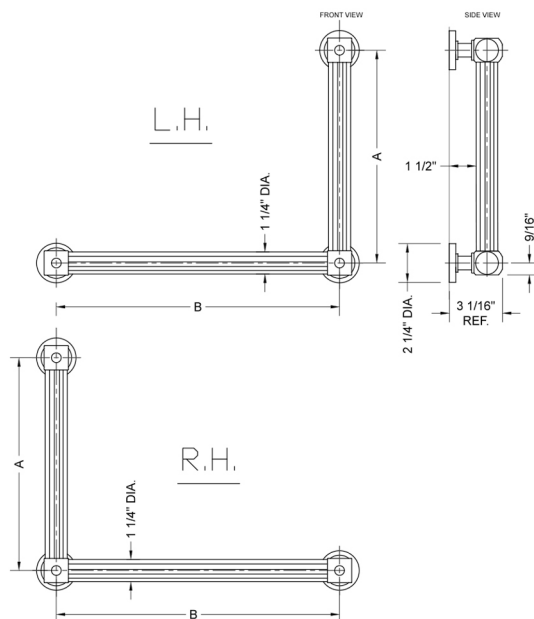

G71 16H x 24W 90° Right Hand Grab Bar

Model #: G71-16H-24W-RH-

FEATURES:

- Structurally engineered 90° angle
- ADA compliant when properly installed
- Horizontal section can be used as towel bar
- Style options to complement all collections
- Optional handshower sliders can be added to either bar only upon initial order
- All grab bars can be custom sized. Contact JACLO for pricing & availability
- Grab bars over 32" require middle post
- Grab bars 24" or longer are NOT AVAILABLE in PG or SG. For large quantity orders, please contact hospitality@jaclo.com

SPECIFICATION DRAWING:

BRASS LUXURY GRAB BAR			
PART. #	DESCRIPTION	A H	B W
G71-12H-12W	CENTER TO CENTER	12"	12"
G71-12H-16W	CENTER TO CENTER	12"	16"
G71-12H-24W	CENTER TO CENTER	12"	24"
G71-12H-32W	CENTER TO CENTER	12"	32"
G71-16H-12W	CENTER TO CENTER	16"	12"
G71-16H-16W	CENTER TO CENTER	16"	16"
G71-16H-24W	CENTER TO CENTER	16"	24"
G71-16H-32W	CENTER TO CENTER	16"	32"
G71-24H-12W	CENTER TO CENTER	24"	12"
G71-24H-16W	CENTER TO CENTER	24"	16"
G71-24H-24W	CENTER TO CENTER	24"	24"
G71-24H-32W	CENTER TO CENTER	24"	32"
G71-32H-12W	CENTER TO CENTER	32"	12"
G71-32H-16W	CENTER TO CENTER	32"	16"
G71-32H-24W	CENTER TO CENTER	32"	24"
G71-32H-32W	CENTER TO CENTER	32"	32"