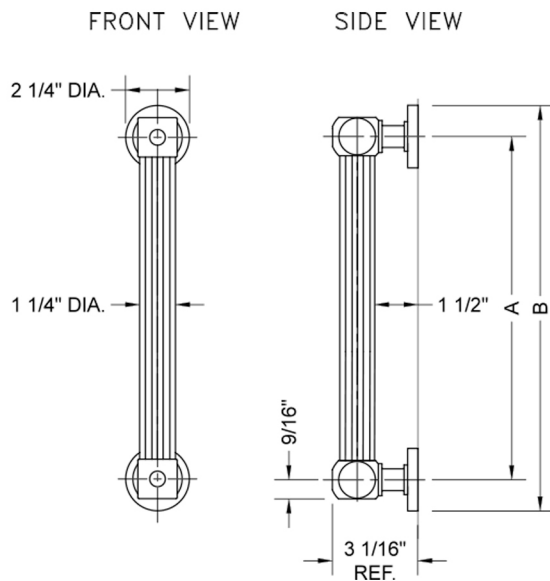

18" G71 Straight Grab Bar

Model #: G71-18-

FEATURES:

- Grab bars are ADA compliant when installed properly
- All brass construction, fully polished & plated
- Style options to complement all collections
- Optional handshower sliders and toilet paper/washcloth holders can be added only upon initial order
- *NOTE: GRAB BARS OVER 32" REQUIRE A MIDDLE POST
- All grab bars can be custom sized. Contact JACLO for pricing & availability
- Grab bars 24" or longer are NOT AVAILABLE in PG or SG. For large quantity orders, please contact hospitality@jaclo.com

SPECIFICATION DRAWING:

BRASS LUXURY GRAB BARS			
PART. #	DESCRIPTION	A	B
G71-12-XX	12" GRAB BAR	12"	14 1/4"
G71-16-XX	16" GRAB BAR	16"	18 1/4"
G71-18-XX	18" GRAB BAR	18"	20 1/4"
G71-24-XX	24" GRAB BAR	24"	26 1/4"
G71-32-XX	32" GRAB BAR	32"	34 1/4"
<i>*NOTE: GRAB BARS OVER 32" REQUIRE A MIDDLE POST</i>			
G71-36-XX	36" GRAB BAR	36"	38 1/4"
G71-42-XX	42" GRAB BAR	42"	44 1/4"
G71-48-XX	48" GRAB BAR	48"	50 1/4"
G71-60-XX	60" GRAB BAR	60"	62 1/4"