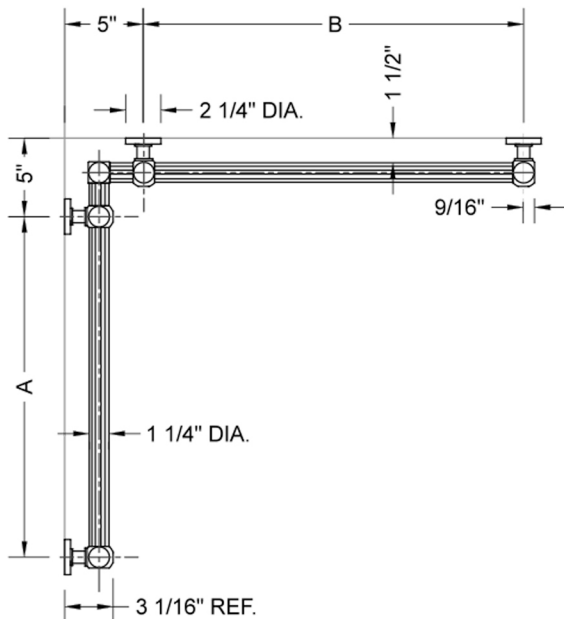

G71 24" x 32" Inside Corner Grab Bar

Model #: G71-24-32-IC-

FEATURES:

- Structurally engineered 90° angle
- ADA compliant when properly installed
- Horizontal section can be used as towel bar
- Style options to complement all collections
- Optional handshower sliders can be added to either bar only upon initial order
- All grab bars can be custom sized. Contact JACLO for pricing & availability
- BAR WILL BE 5" LONGER THAN LISTED LENGTH FROM CENTER OF OUTSIDE POST TO WALL
- *NOTE: GRAB BARS OVER 32" REQUIRE A MIDDLE POST
- NOT AVAILABLE in PG or SG. For large quantity orders, please contact hospitality@jaclo.com

SPECIFICATION DRAWING:

BRASS LUXURY GRAB BAR							
PART. #	DESCRIPTION	A	B	PART. #	DESCRIPTION	A	B
G71-12-12-IC	CENTER OF POST	12"	12"	G71-24-36-IC	CENTER OF POST	24"	36"
G71-12-16-IC	CENTER OF POST	12"	16"	G71-24-48-IC	CENTER OF POST	24"	48"
G71-12-24-IC	CENTER OF POST	12"	24"	G71-24-60-IC	CENTER OF POST	24"	60"
G71-12-32-IC	CENTER OF POST	12"	32"				
				G71-32-32-IC	CENTER OF POST	32"	32"
G71-12-36-IC	CENTER OF POST	12"	36"	G71-32-36-IC	CENTER OF POST	32"	36"
G71-12-48-IC	CENTER OF POST	12"	48"	G71-32-48-IC	CENTER OF POST	32"	48"
G71-12-60-IC	CENTER OF POST	12"	60"	G71-32-60-IC	CENTER OF POST	32"	60"
G71-16-16-IC	CENTER OF POST	16"	16"	G71-36-36-IC	CENTER OF POST	36"	36"
G71-16-24-IC	CENTER OF POST	16"	24"	G71-36-48-IC	CENTER OF POST	36"	48"
G71-16-32-IC	CENTER OF POST	16"	32"	G71-36-60-IC	CENTER OF POST	36"	60"
G71-16-36-IC	CENTER OF POST	16"	36"	G71-48-48-IC	CENTER OF POST	48"	48"
G71-16-48-IC	CENTER OF POST	16"	48"	G71-48-60-IC	CENTER OF POST	48"	60"
G71-16-60-IC	CENTER OF POST	16"	60"				
				G71-60-60-IC	CENTER OF POST	60"	60"
G71-24-24-IC	CENTER OF POST	24"	24"				
G71-24-32-IC	CENTER OF POST	24"	32"				