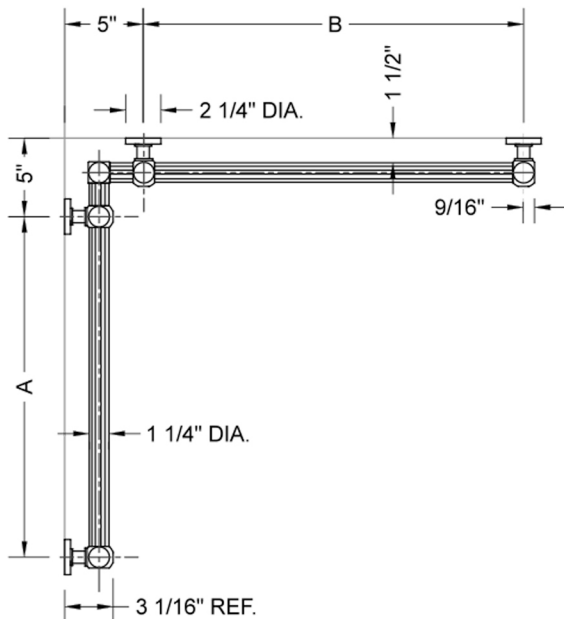

G71 24" x 36" Inside Corner Grab Bar

Model #: G71-24-36-IC-

FEATURES:

- Structurally engineered 90° angle
- ADA compliant when properly installed
- Horizontal section can be used as towel bar
- Style options to complement all collections
- Optional handshower sliders can be added to either bar only upon initial order
- All grab bars can be custom sized. Contact JACLO for pricing & availability
- BAR WILL BE 5" LONGER THAN LISTED LENGTH FROM CENTER OF OUTSIDE POST TO WALL
- *NOTE: GRAB BARS OVER 32" REQUIRE A MIDDLE POST
- NOT AVAILABLE in PG or SG. For large quantity orders, please contact hospitality@jaclo.com

SPECIFICATION DRAWING:

BRASS LUXURY GRAB BAR							
PART. #	DESCRIPTION	A	B	PART. #	DESCRIPTION	A	B
G71-12-12-IC	CENTER OF POST	12"	12"	G71-24-36-IC	CENTER OF POST	24"	36"
G71-12-16-IC	CENTER OF POST	12"	16"	G71-24-48-IC	CENTER OF POST	24"	48"
G71-12-24-IC	CENTER OF POST	12"	24"	G71-24-60-IC	CENTER OF POST	24"	60"
G71-12-32-IC	CENTER OF POST	12"	32"				
G71-12-36-IC	CENTER OF POST	12"	36"	G71-32-32-IC	CENTER OF POST	32"	32"
G71-12-48-IC	CENTER OF POST	12"	48"	G71-32-36-IC	CENTER OF POST	32"	36"
G71-12-60-IC	CENTER OF POST	12"	60"	G71-32-48-IC	CENTER OF POST	32"	48"
				G71-32-60-IC	CENTER OF POST	32"	60"
G71-16-16-IC	CENTER OF POST	16"	16"				
G71-16-24-IC	CENTER OF POST	16"	24"	G71-36-36-IC	CENTER OF POST	36"	36"
G71-16-32-IC	CENTER OF POST	16"	32"	G71-36-48-IC	CENTER OF POST	36"	48"
				G71-36-60-IC	CENTER OF POST	36"	60"
G71-16-36-IC	CENTER OF POST	16"	36"				
G71-16-48-IC	CENTER OF POST	16"	48"	G71-48-48-IC	CENTER OF POST	48"	48"
G71-16-60-IC	CENTER OF POST	16"	60"	G71-48-60-IC	CENTER OF POST	48"	60"
G71-24-24-IC	CENTER OF POST	24"	24"	G71-60-60-IC	CENTER OF POST	60"	60"
G71-24-32-IC	CENTER OF POST	24"	32"				