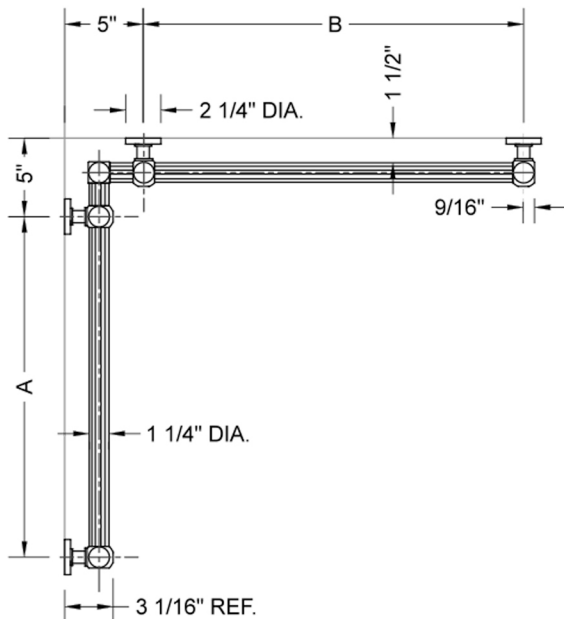

## G71 24" x 60" Inside Corner Grab Bar

Model #: G71-24-60-IC-

### FEATURES:

- Structurally engineered 90° angle
- ADA compliant when properly installed
- Horizontal section can be used as towel bar
- Style options to complement all collections
- Optional handshower sliders can be added to either bar only upon initial order
- All grab bars can be custom sized. Contact JACLO for pricing & availability
- BAR WILL BE 5" LONGER THAN LISTED LENGTH FROM CENTER OF OUTSIDE POST TO WALL
- \*NOTE: GRAB BARS OVER 32" REQUIRE A MIDDLE POST
- NOT AVAILABLE in PG or SG. For large quantity orders, please contact [hospitality@jaclo.com](mailto:hospitality@jaclo.com)

### SPECIFICATION DRAWING:

BRASS LUXURY GRAB BAR							
PART. #	DESCRIPTION	A	B	PART. #	DESCRIPTION	A	B
G71-12-12-IC	CENTER OF POST	12"	12"	G71-24-36-IC	CENTER OF POST	24"	36"
G71-12-16-IC	CENTER OF POST	12"	16"	G71-24-48-IC	CENTER OF POST	24"	48"
G71-12-24-IC	CENTER OF POST	12"	24"	G71-24-60-IC	CENTER OF POST	24"	60"
G71-12-32-IC	CENTER OF POST	12"	32"				
				G71-32-32-IC	CENTER OF POST	32"	32"
G71-12-36-IC	CENTER OF POST	12"	36"	G71-32-36-IC	CENTER OF POST	32"	36"
G71-12-48-IC	CENTER OF POST	12"	48"	G71-32-48-IC	CENTER OF POST	32"	48"
G71-12-60-IC	CENTER OF POST	12"	60"	G71-32-60-IC	CENTER OF POST	32"	60"
G71-16-16-IC	CENTER OF POST	16"	16"	G71-36-36-IC	CENTER OF POST	36"	36"
G71-16-24-IC	CENTER OF POST	16"	24"	G71-36-48-IC	CENTER OF POST	36"	48"
G71-16-32-IC	CENTER OF POST	16"	32"	G71-36-60-IC	CENTER OF POST	36"	60"
G71-16-36-IC	CENTER OF POST	16"	36"	G71-48-48-IC	CENTER OF POST	48"	48"
G71-16-48-IC	CENTER OF POST	16"	48"	G71-48-60-IC	CENTER OF POST	48"	60"
G71-16-60-IC	CENTER OF POST	16"	60"				
				G71-60-60-IC	CENTER OF POST	60"	60"
G71-24-24-IC	CENTER OF POST	24"	24"				
G71-24-32-IC	CENTER OF POST	24"	32"				