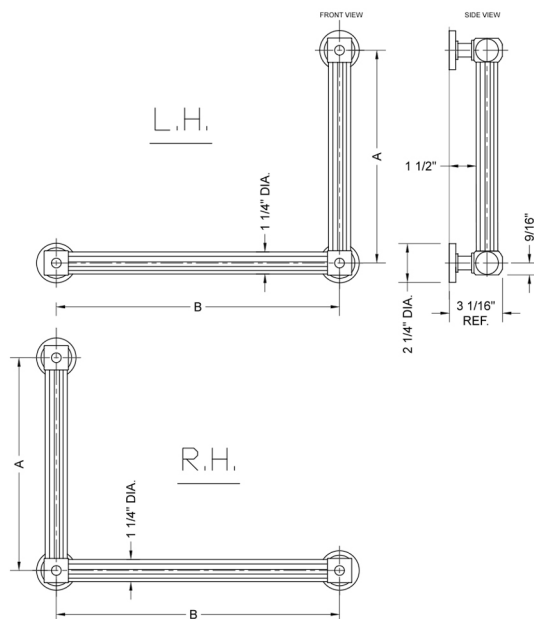

G71 24H x 12W 90° Right Hand Grab Bar

Model #: G71-24H-12W-RH-

FEATURES:

- Structurally engineered 90° angle
- ADA compliant when properly installed
- Horizontal section can be used as towel bar
- Style options to complement all collections
- Optional handshower sliders can be added to either bar only upon initial order
- All grab bars can be custom sized. Contact JACLO for pricing & availability
- Grab bars over 32" require middle post
- Grab bars 24" or longer are NOT AVAILABLE in PG or SG. For large quantity orders, please contact hospitality@jaclo.com

SPECIFICATION DRAWING:

BRASS LUXURY GRAB BAR			
PART. #	DESCRIPTION	A H	B W
G71-12H-12W	CENTER TO CENTER	12"	12"
G71-12H-16W	CENTER TO CENTER	12"	16"
G71-12H-24W	CENTER TO CENTER	12"	24"
G71-12H-32W	CENTER TO CENTER	12"	32"
G71-16H-12W	CENTER TO CENTER	16"	12"
G71-16H-16W	CENTER TO CENTER	16"	16"
G71-16H-24W	CENTER TO CENTER	16"	24"
G71-16H-32W	CENTER TO CENTER	16"	32"
G71-24H-12W	CENTER TO CENTER	24"	12"
G71-24H-16W	CENTER TO CENTER	24"	16"
G71-24H-24W	CENTER TO CENTER	24"	24"
G71-24H-32W	CENTER TO CENTER	24"	32"
G71-32H-12W	CENTER TO CENTER	32"	12"
G71-32H-16W	CENTER TO CENTER	32"	16"
G71-32H-24W	CENTER TO CENTER	32"	24"
G71-32H-32W	CENTER TO CENTER	32"	32"