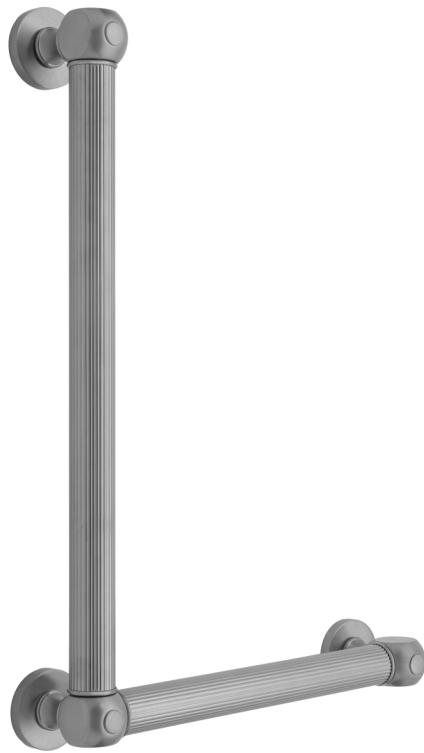

G71 24H x 12W 90° Right Hand Grab Bar

Model #: G71-24H-12W-RH-

FEATURES:

- Structurally engineered 90° angle
- ADA compliant when properly installed
- Horizontal section can be used as towel bar
- Style options to complement all collections
- Optional handshower sliders can be added to either bar only upon initial order
- All grab bars can be custom sized. Contact JACLO for pricing & availability
- Grab bars over 32" require middle post
- Grab bars 24" or longer are NOT AVAILABLE in PG or SG. For large quantity orders, please contact hospitality@jaclo.com

AVAILABLE FINISHES:

Polished Chrome (PCH)	Satin Chrome (SC)	Bronze Umber (BU)
Satin Nickel (SN)	Pewter (PEW)	Caramel Bronze (CB)
Polished Nickel (PN)	Antique Brass (AB)	Antique Copper (ACU)
Oil-Rubbed Bronze (ORB)	Polished Brass (PB)	Polished Copper (PCU)
Vintage Bronze (VB)	Satin Brass (SB)	Matte Black (MBK)
Satin Gold (SG)	Polished Gold (PG)	Black Nickel (BKN)
White (WH)	Unlacquered Brass (ULB)	Satin Cooper (SCU)
Almond (ALD)	Amber (AMB)	Azure Blue (AZB)
Coral (COR)	Mint Green (GRN)	Stone Grey (GRY)
Lilac (LAC)	Light Blue (LBL)	Limon (LIM)
Plum (PLM)	Pink (PNK)	Red (RED)
Graphite (GPH)	Aged Unlacquered Brass (AUB)	

SPECIFICATION DRAWING:

BRASS LUXURY GRAB BAR			
PART. #	DESCRIPTION	A H	B W
G71-12H-12W	CENTER TO CENTER	12"	12"
G71-12H-16W	CENTER TO CENTER	12"	16"
G71-12H-24W	CENTER TO CENTER	12"	24"
G71-12H-32W	CENTER TO CENTER	12"	32"
G71-16H-12W	CENTER TO CENTER	16"	12"
G71-16H-16W	CENTER TO CENTER	16"	16"
G71-16H-24W	CENTER TO CENTER	16"	24"
G71-16H-32W	CENTER TO CENTER	16"	32"
G71-24H-12W	CENTER TO CENTER	24"	12"
G71-24H-16W	CENTER TO CENTER	24"	16"
G71-24H-24W	CENTER TO CENTER	24"	24"
G71-24H-32W	CENTER TO CENTER	24"	32"
G71-32H-12W	CENTER TO CENTER	32"	12"
G71-32H-16W	CENTER TO CENTER	32"	16"
G71-32H-24W	CENTER TO CENTER	32"	24"
G71-32H-32W	CENTER TO CENTER	32"	32"