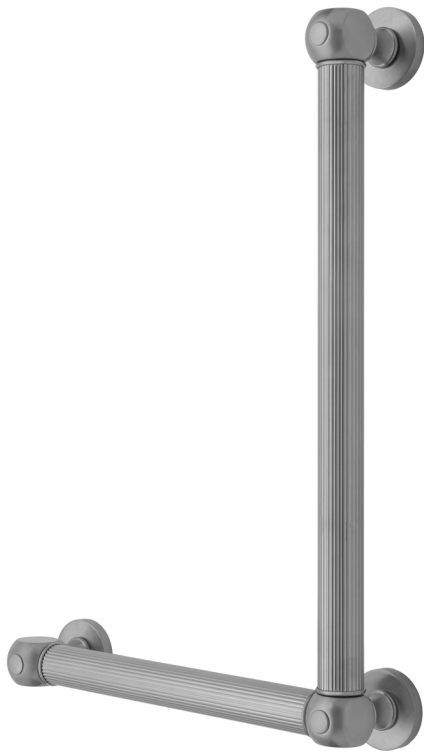

G71 24H x 16W 90° Left Hand Grab Bar

Model #: G71-24H-16W-LH-

FEATURES:

- Structurally engineered 90° angle
- ADA compliant when properly installed
- Horizontal section can be used as towel bar
- Style options to complement all collections
- Optional handshower sliders can be added to either bar only upon initial order
- All grab bars can be custom sized. Contact JACLO for pricing & availability
- Grab bars over 32" require middle post
- Grab bars 24" or longer are NOT AVAILABLE in PG or SG. For large quantity orders, please contact hospitality@jaclo.com

AVAILABLE FINISHES:

Polished Chrome (PCH)	Satin Chrome (SC)	Bronze Umber (BU)
Satin Nickel (SN)	Pewter (PEW)	Caramel Bronze (CB)
Polished Nickel (PN)	Antique Brass (AB)	Antique Copper (ACU)
Oil-Rubbed Bronze (ORB)	Polished Brass (PB)	Polished Copper (PCU)
Vintage Bronze (VB)	Satin Brass (SB)	Matte Black (MBK)
Satin Gold (SG)	Polished Gold (PG)	Black Nickel (BKN)
White (WH)	Unlacquered Brass (ULB)	Satin Cooper (SCU)
Almond (ALD)	Amber (AMB)	Azure Blue (AZB)
Coral (COR)	Mint Green (GRN)	Stone Grey (GRY)
Lilac (LAC)	Light Blue (LBL)	Limon (LIM)
Plum (PLM)	Pink (PNK)	Red (RED)
Graphite (GPH)	Aged Unlacquered Brass (AUB)	

SPECIFICATION DRAWING:

BRASS LUXURY GRAB BAR			
PART. #	DESCRIPTION	A H	B W
G71-12H-12W	CENTER TO CENTER	12"	12"
G71-12H-16W	CENTER TO CENTER	12"	16"
G71-12H-24W	CENTER TO CENTER	12"	24"
G71-12H-32W	CENTER TO CENTER	12"	32"
G71-16H-12W	CENTER TO CENTER	16"	12"
G71-16H-16W	CENTER TO CENTER	16"	16"
G71-16H-24W	CENTER TO CENTER	16"	24"
G71-16H-32W	CENTER TO CENTER	16"	32"
G71-24H-12W	CENTER TO CENTER	24"	12"
G71-24H-16W	CENTER TO CENTER	24"	16"
G71-24H-24W	CENTER TO CENTER	24"	24"
G71-24H-32W	CENTER TO CENTER	24"	32"
G71-32H-12W	CENTER TO CENTER	32"	12"
G71-32H-16W	CENTER TO CENTER	32"	16"
G71-32H-24W	CENTER TO CENTER	32"	24"
G71-32H-32W	CENTER TO CENTER	32"	32"