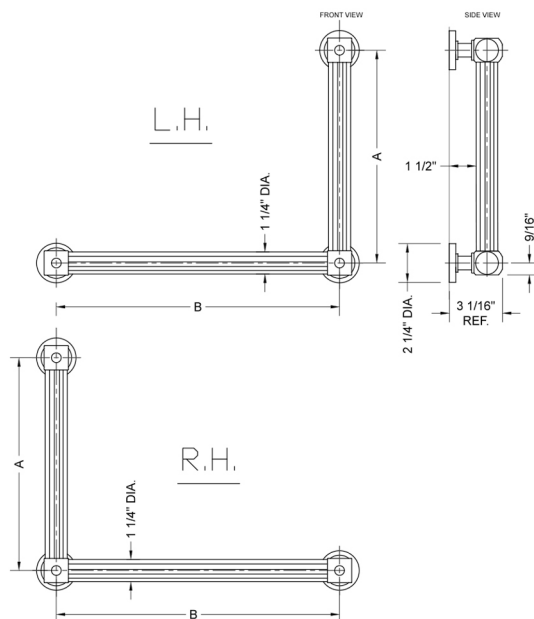

G71 24H x 16W 90° Left Hand Grab Bar

Model #: G71-24H-16W-LH-

FEATURES:

- Structurally engineered 90° angle
- ADA compliant when properly installed
- Horizontal section can be used as towel bar
- Style options to complement all collections
- Optional handshower sliders can be added to either bar only upon initial order
- All grab bars can be custom sized. Contact JACLO for pricing & availability
- Grab bars over 32" require middle post
- Grab bars 24" or longer are NOT AVAILABLE in PG or SG. For large quantity orders, please contact hospitality@jaclo.com

SPECIFICATION DRAWING:

BRASS LUXURY GRAB BAR			
PART. #	DESCRIPTION	A H	B W
G71-12H-12W	CENTER TO CENTER	12"	12"
G71-12H-16W	CENTER TO CENTER	12"	16"
G71-12H-24W	CENTER TO CENTER	12"	24"
G71-12H-32W	CENTER TO CENTER	12"	32"
G71-16H-12W	CENTER TO CENTER	16"	12"
G71-16H-16W	CENTER TO CENTER	16"	16"
G71-16H-24W	CENTER TO CENTER	16"	24"
G71-16H-32W	CENTER TO CENTER	16"	32"
G71-24H-12W	CENTER TO CENTER	24"	12"
G71-24H-16W	CENTER TO CENTER	24"	16"
G71-24H-24W	CENTER TO CENTER	24"	24"
G71-24H-32W	CENTER TO CENTER	24"	32"
G71-32H-12W	CENTER TO CENTER	32"	12"
G71-32H-16W	CENTER TO CENTER	32"	16"
G71-32H-24W	CENTER TO CENTER	32"	24"
G71-32H-32W	CENTER TO CENTER	32"	32"