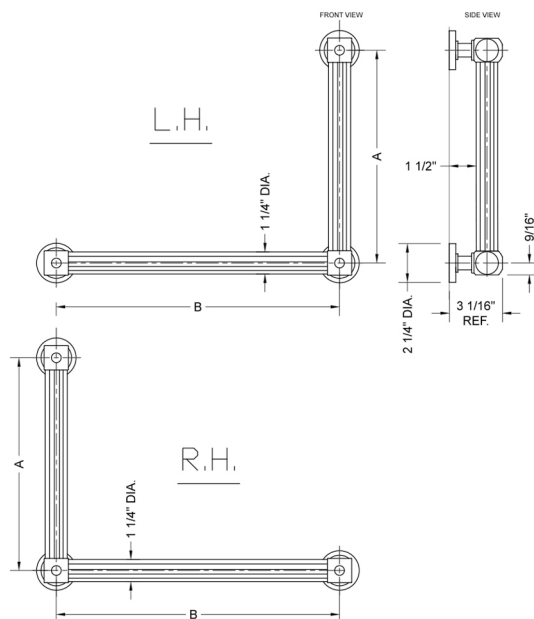

G71 24H x 16W 90° Right Hand Grab Bar

Model #: G71-24H-16W-RH-

FEATURES:

- Structurally engineered 90° angle
- ADA compliant when properly installed
- Horizontal section can be used as towel bar
- Style options to complement all collections
- Optional handshower sliders can be added to either bar only upon initial order
- All grab bars can be custom sized. Contact JACLO for pricing & availability
- Grab bars over 32" require middle post
- Grab bars 24" or longer are NOT AVAILABLE in PG or SG. For large quantity orders, please contact hospitality@jaclo.com

SPECIFICATION DRAWING:

| BRASS LUXURY GRAB BAR | | | |
|-----------------------|------------------|--------|--------|
| PART. # | DESCRIPTION | A H | B W |
| G71-12H-12W | CENTER TO CENTER | 12" | 12" |
| G71-12H-16W | CENTER TO CENTER | 12" | 16" |
| G71-12H-24W | CENTER TO CENTER | 12" | 24" |
| G71-12H-32W | CENTER TO CENTER | 12" | 32" |
| | | | |
| G71-16H-12W | CENTER TO CENTER | 16" | 12" |
| G71-16H-16W | CENTER TO CENTER | 16" | 16" |
| G71-16H-24W | CENTER TO CENTER | 16" | 24" |
| G71-16H-32W | CENTER TO CENTER | 16" | 32" |
| | | | |
| G71-24H-12W | CENTER TO CENTER | 24" | 12" |
| G71-24H-16W | CENTER TO CENTER | 24" | 16" |
| G71-24H-24W | CENTER TO CENTER | 24" | 24" |
| G71-24H-32W | CENTER TO CENTER | 24" | 32" |
| | | | |
| G71-32H-12W | CENTER TO CENTER | 32" | 12" |
| G71-32H-16W | CENTER TO CENTER | 32" | 16" |
| G71-32H-24W | CENTER TO CENTER | 32" | 24" |
| G71-32H-32W | CENTER TO CENTER | 32" | 32" |