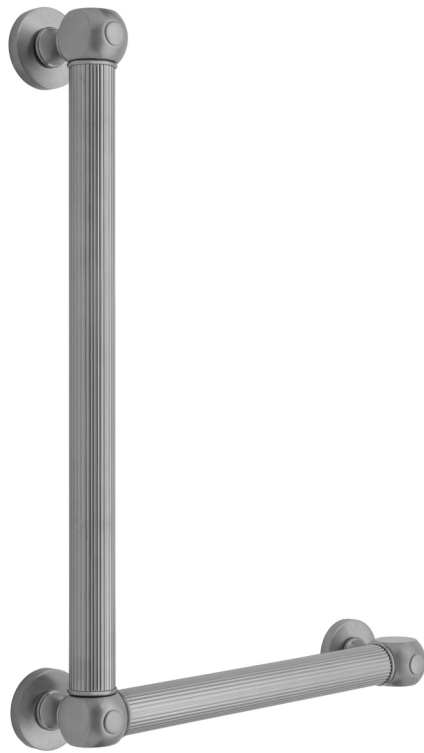

G71 24H x 16W 90° Right Hand Grab Bar

Model #: G71-24H-16W-RH-

FEATURES:

- Structurally engineered 90° angle
- ADA compliant when properly installed
- Horizontal section can be used as towel bar
- Style options to complement all collections
- Optional handshower sliders can be added to either bar only upon initial order
- All grab bars can be custom sized. Contact JACLO for pricing & availability
- Grab bars over 32" require middle post
- Grab bars 24" or longer are NOT AVAILABLE in PG or SG. For large quantity orders, please contact hospitality@jaclo.com

SPECIFICATION DRAWING:

| BRASS LUXURY GRAB BAR | | | |
|-----------------------|------------------|--------|--------|
| PART. # | DESCRIPTION | A H | B W |
| G71-12H-12W | CENTER TO CENTER | 12" | 12" |
| G71-12H-16W | CENTER TO CENTER | 12" | 16" |
| G71-12H-24W | CENTER TO CENTER | 12" | 24" |
| G71-12H-32W | CENTER TO CENTER | 12" | 32" |
| | | | |
| G71-16H-12W | CENTER TO CENTER | 16" | 12" |
| G71-16H-16W | CENTER TO CENTER | 16" | 16" |
| G71-16H-24W | CENTER TO CENTER | 16" | 24" |
| G71-16H-32W | CENTER TO CENTER | 16" | 32" |
| | | | |
| G71-24H-12W | CENTER TO CENTER | 24" | 12" |
| G71-24H-16W | CENTER TO CENTER | 24" | 16" |
| G71-24H-24W | CENTER TO CENTER | 24" | 24" |
| G71-24H-32W | CENTER TO CENTER | 24" | 32" |
| | | | |
| G71-32H-12W | CENTER TO CENTER | 32" | 12" |
| G71-32H-16W | CENTER TO CENTER | 32" | 16" |
| G71-32H-24W | CENTER TO CENTER | 32" | 24" |
| G71-32H-32W | CENTER TO CENTER | 32" | 32" |