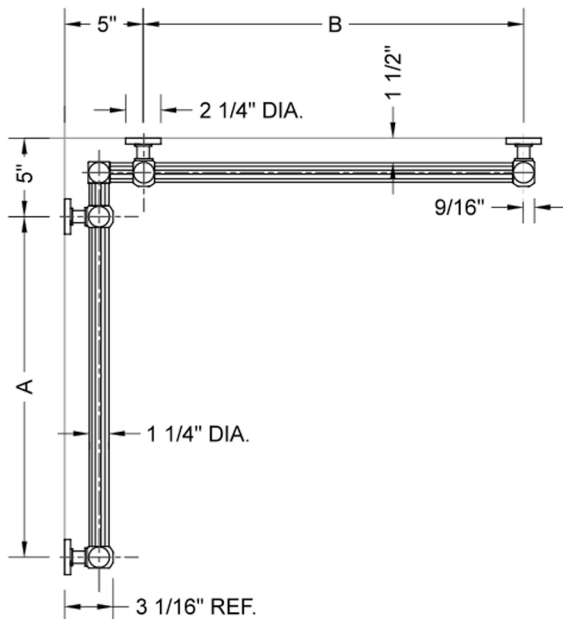

G71 36" x 60" Inside Corner Grab Bar

Model #: G71-36-60-IC-

FEATURES:

- Structurally engineered 90° angle
- ADA compliant when properly installed
- Horizontal section can be used as towel bar
- Style options to complement all collections
- Optional handshower sliders can be added to either bar only upon initial order
- All grab bars can be custom sized. Contact JACLO for pricing & availability
- BAR WILL BE 5" LONGER THAN LISTED LENGTH FROM CENTER OF OUTSIDE POST TO WALL
- *NOTE: GRAB BARS OVER 32" REQUIRE A MIDDLE POST
- NOT AVAILABLE in PG or SG. For large quantity orders, please contact hospitality@jaclo.com

SPECIFICATION DRAWING:

BRASS LUXURY GRAB BAR							
PART. #	DESCRIPTION	A	B	PART. #	DESCRIPTION	A	B
G71-12-12-IC	CENTER OF POST	12"	12"	G71-24-36-IC	CENTER OF POST	24"	36"
G71-12-16-IC	CENTER OF POST	12"	16"	G71-24-48-IC	CENTER OF POST	24"	48"
G71-12-24-IC	CENTER OF POST	12"	24"	G71-24-60-IC	CENTER OF POST	24"	60"
G71-12-32-IC	CENTER OF POST	12"	32"				
G71-12-36-IC	CENTER OF POST	12"	36"	G71-32-32-IC	CENTER OF POST	32"	32"
G71-12-48-IC	CENTER OF POST	12"	48"	G71-32-36-IC	CENTER OF POST	32"	36"
G71-12-60-IC	CENTER OF POST	12"	60"	G71-32-48-IC	CENTER OF POST	32"	48"
				G71-32-60-IC	CENTER OF POST	32"	60"
G71-16-16-IC	CENTER OF POST	16"	16"				
G71-16-24-IC	CENTER OF POST	16"	24"	G71-36-36-IC	CENTER OF POST	36"	36"
G71-16-32-IC	CENTER OF POST	16"	32"	G71-36-48-IC	CENTER OF POST	36"	48"
				G71-36-60-IC	CENTER OF POST	36"	60"
G71-16-36-IC	CENTER OF POST	16"	36"				
G71-16-48-IC	CENTER OF POST	16"	48"	G71-48-48-IC	CENTER OF POST	48"	48"
G71-16-60-IC	CENTER OF POST	16"	60"	G71-48-60-IC	CENTER OF POST	48"	60"
G71-24-24-IC	CENTER OF POST	24"	24"	G71-60-60-IC	CENTER OF POST	60"	60"
G71-24-32-IC	CENTER OF POST	24"	32"				