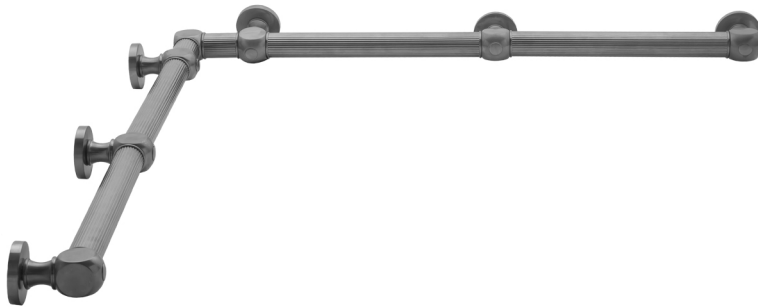

G71 36" x 60" Inside Corner Grab Bar

Model #: G71-36-60-IC-

FEATURES:

- Structurally engineered 90° angle
- ADA compliant when properly installed
- Horizontal section can be used as towel bar
- Style options to complement all collections
- Optional handshower sliders can be added to either bar only upon initial order
- All grab bars can be custom sized. Contact JACLO for pricing & availability
- BAR WILL BE 5" LONGER THAN LISTED LENGTH FROM CENTER OF OUTSIDE POST TO WALL
- *NOTE: GRAB BARS OVER 32" REQUIRE A MIDDLE POST
- NOT AVAILABLE in PG or SG. For large quantity orders, please contact hospitality@jaclo.com

AVAILABLE FINISHES:

Polished Chrome (PCH)	Satin Chrome (SC)	Bronze Umber (BU)
Satin Nickel (SN)	Pewter (PEW)	Caramel Bronze (CB)
Polished Nickel (PN)	Antique Brass (AB)	Antique Copper (ACU)
Oil-Rubbed Bronze (ORB)	Polished Brass (PB)	Polished Copper (PCU)
Vintage Bronze (VB)	Satin Brass (SB)	Matte Black (MBK)
Black Nickel (BKN)	White (WH)	Unlacquered Brass (ULB)
Satin Cooper (SCU)	Almond (ALD)	Amber (AMB)
Azure Blue (AZB)	Coral (COR)	Mint Green (GRN)
Stone Grey (GRY)	Lilac (LAC)	Light Blue (LBL)
Limon (LIM)	Plum (PLM)	Pink (PNK)
Red (RED)	Graphite (GPH)	
Aged Unlacquered Brass (AUB)		