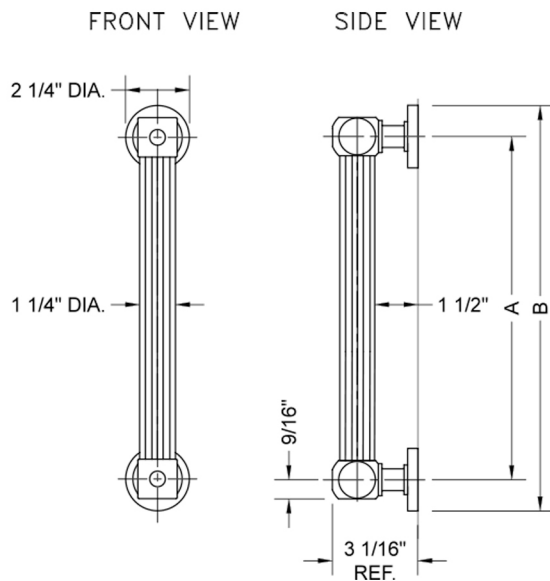

42" G71 Straight Grab Bar Model #: G71-42-

FEATURES:

- Grab bars are ADA compliant when installed properly
- All brass construction, fully polished & plated
- Style options to complement all collections
- Optional handshower sliders and toilet paper/washcloth holders can be added only upon initial order
- *NOTE: GRAB BARS OVER 32" REQUIRE A MIDDLE POST
- All grab bars can be custom sized. Contact JACLO for pricing & availability
- Grab bars 24" or longer are NOT AVAILABLE in PG or SG. For large quantity orders, please contact hospitality@jaclo.com

SPECIFICATION DRAWING:

BRASS LUXURY GRAB BARS			
PART. #	DESCRIPTION	A	B
G71-12-XX	12" GRAB BAR	12"	14 1/4"
G71-16-XX	16" GRAB BAR	16"	18 1/4"
G71-18-XX	18" GRAB BAR	18"	20 1/4"
G71-24-XX	24" GRAB BAR	24"	26 1/4"
G71-32-XX	32" GRAB BAR	32"	34 1/4"
<i>*NOTE: GRAB BARS OVER 32" REQUIRE A MIDDLE POST</i>			
G71-36-XX	36" GRAB BAR	36"	38 1/4"
G71-42-XX	42" GRAB BAR	42"	44 1/4"
G71-48-XX	48" GRAB BAR	48"	50 1/4"
G71-60-XX	60" GRAB BAR	60"	62 1/4"