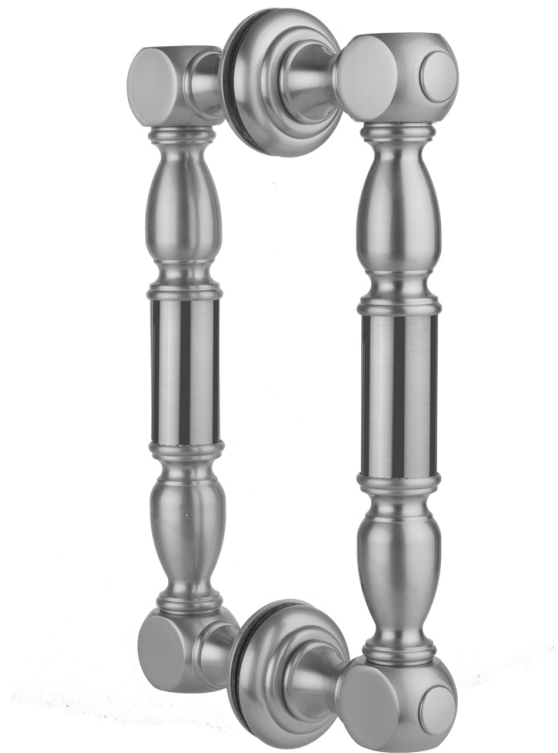

18" H2O Back to Back Shower Door Pull with Finials

Model #: H20-BB-18-

FEATURES:

- Can be mounted vertically or horizontally
- Can be used as a towel bar when mounted horizontally
- Not to be used as a grab bar
- All brass construction, fully polished & plated
- Includes rubber gaskets for glass door installation
- Custom sizes available- Contact JACLO for pricing & availability
- Door pulls 24" or longer are NOT AVAILABLE in PG or SG. For large quantity orders, please contact hospitality@jaclo.com

AVAILABLE FINISHES:

Polished Chrome (PCH)	Satin Chrome (SC)	Bronze Umber (BU)
Satin Nickel (SN)	Pewter (PEW)	Caramel Bronze (CB)
Polished Nickel (PN)	Antique Brass (AB)	Antique Copper (ACU)
Oil-Rubbed Bronze (ORB)	Polished Brass (PB)	Polished Copper (PCU)
Vintage Bronze (VB)	Satin Brass (SB)	Matte Black (MBK)
Satin Gold (SG)	Polished Gold (PG)	Black Nickel (BKN)
White (WH)	Unlacquered Brass (ULB)	Satin Cooper (SCU)
Almond (ALD)	Amber (AMB)	Azure Blue (AZB)
Coral (COR)	Mint Green (GRN)	Stone Grey (GRY)
Lilac (LAC)	Light Blue (LBL)	Limon (LIM)
Plum (PLM)	Pink (PNK)	Red (RED)
Graphite (GPH)	Aged Unlacquered Brass (AUB)	