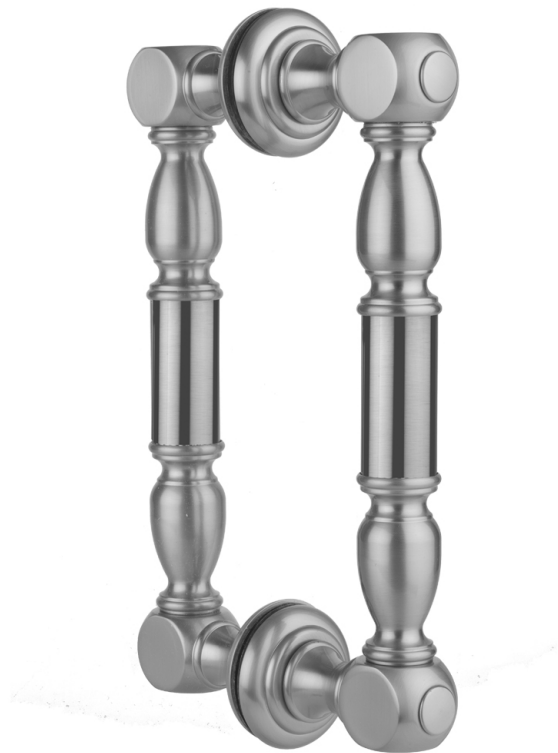

32" H2O Back to Back Shower Door Pull with Finials

Model #: H20-BB-32-

FEATURES:

- Can be mounted vertically or horizontally
- Can be used as a towel bar when mounted horizontally
- Not to be used as a grab bar
- All brass construction, fully polished & plated
- Includes rubber gaskets for glass door installation
- Custom sizes available- Contact JACLO for pricing & availability
- Door pulls 24" or longer are NOT AVAILABLE in PG or SG. For large quantity orders, please contact hospitality@jaclo.com

AVAILABLE FINISHES:

Polished Chrome (PCH)	Satin Chrome (SC)	Bronze Umber (BU)
Satin Nickel (SN)	Pewter (PEW)	Caramel Bronze (CB)
Polished Nickel (PN)	Antique Brass (AB)	Antique Copper (ACU)
Oil-Rubbed Bronze (ORB)	Polished Brass (PB)	Polished Copper (PCU)
Vintage Bronze (VB)	Satin Brass (SB)	Matte Black (MBK)
Black Nickel (BKN)	White (WH)	Unlacquered Brass (ULB)
Satin Cooper (SCU)	Almond (ALD)	Amber (AMB)
Azure Blue (AZB)	Coral (COR)	Mint Green (GRN)
Stone Grey (GRY)	Lilac (LAC)	Light Blue (LBL)
Limon (LIM)	Plum (PLM)	Pink (PNK)
Red (RED)	Graphite (GPH)	
Aged Unlacquered Brass (AUB)		