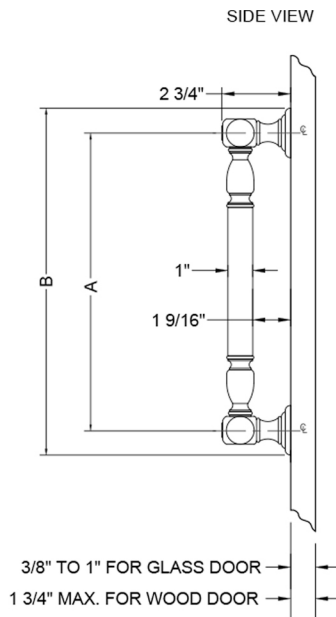

24" H20 Front Mount Shower Door Pull with Finials

Model #: H20-FM-24-

FEATURES:

- Can be mounted vertically or horizontally
- Can be used as a towel bar, foot rest, or shaving station when mounted horizontally
- Not to be used as a grab bar
- All brass construction, fully polished & plated
- For Glass Installation: Separate mounting kit required (HDL-GLSKIT)
- Custom sizes available- Contact JACLO for pricing & availability
- Door pulls 24" or longer are NOT AVAILABLE in PG or SG. For large quantity orders, please contact hospitality@jaclo.com

SPECIFICATION DRAWING:

BRASS LUXURY FRONT MOUNT DOOR PULL			
PART. #	DESCRIPTION	A	B
H20-FM-8	8" CENTER TO CENTER	8"	10"
H20-FM-12	12" CENTER TO CENTER	12"	14"
H20-FM-16	16" CENTER TO CENTER	16"	18"
H20-FM-18	18" CENTER TO CENTER	18"	20"
H20-FM-24	24" CENTER TO CENTER	24"	26"
H20-FM-32	32" CENTER TO CENTER	32"	34"

NOTE: H20-FM 6" CENTER TO CENTER AVAILABLE