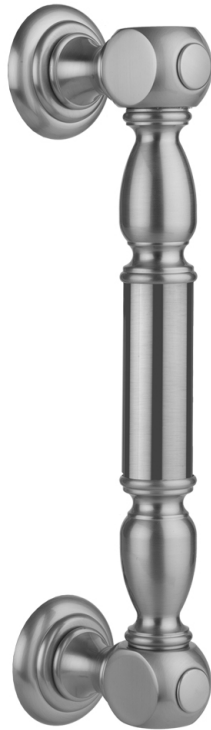

24" H20 Front Mount Shower Door Pull with Finials

Model #: H20-FM-24-

FEATURES:

- Can be mounted vertically or horizontally
- Can be used as a towel bar, foot rest, or shaving station when mounted horizontally
- Not to be used as a grab bar
- All brass construction, fully polished & plated
- For Glass Installation: Separate mounting kit required (HDL-GLSKIT)
- Custom sizes available- Contact JACLO for pricing & availability
- Door pulls 24" or longer are NOT AVAILABLE in PG or SG. For large quantity orders, please contact hospitality@jaclo.com

AVAILABLE FINISHES:

Polished Chrome (PCH)	Satin Chrome (SC)	Bronze Umber (BU)
Satin Nickel (SN)	Pewter (PEW)	Caramel Bronze (CB)
Polished Nickel (PN)	Antique Brass (AB)	Antique Copper (ACU)
Oil-Rubbed Bronze (ORB)	Polished Brass (PB)	Polished Copper (PCU)
Vintage Bronze (VB)	Satin Brass (SB)	Matte Black (MBK)
Satin Gold (SG)	Polished Gold (PG)	Black Nickel (BKN)
White (WH)	Unlacquered Brass (ULB)	Satin Cooper (SCU)
Almond (ALD)	Amber (AMB)	Azure Blue (AZB)
Coral (COR)	Mint Green (GRN)	Stone Grey (GRY)
Lilac (LAC)	Light Blue (LBL)	Limon (LIM)
Plum (PLM)	Pink (PNK)	Red (RED)
Graphite (GPH)	Aged Unlacquered Brass (AUB)	

SPECIFICATION DRAWING:

BRASS LUXURY FRONT MOUNT DOOR PULL			
PART. #	DESCRIPTION	A	B
H20-FM-8	8" CENTER TO CENTER	8"	10"
H20-FM-12	12" CENTER TO CENTER	12"	14"
H20-FM-16	16" CENTER TO CENTER	16"	18"
H20-FM-18	18" CENTER TO CENTER	18"	20"
H20-FM-24	24" CENTER TO CENTER	24"	26"
H20-FM-32	32" CENTER TO CENTER	32"	34"

NOTE: H20-FM 6" CENTER TO CENTER AVAILABLE