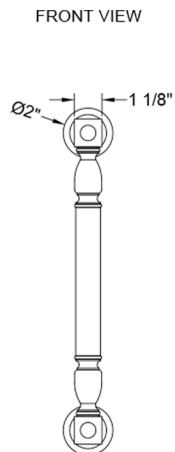

24" H20 Front Mount Shower Door Pull with Finials

Model #: H20-FM-24-

FEATURES:

- Can be mounted vertically or horizontally
- Can be used as a towel bar, foot rest, or shaving station when mounted horizontally
- Not to be used as a grab bar
- All brass construction, fully polished & plated
- For Glass Installation: Separate mounting kit required (HDL-GLSKIT)
- Custom sizes available- Contact JACLO for pricing & availability
- Door pulls 24" or longer are NOT AVAILABLE in PG or SG. For large quantity orders, please contact hospitality@jaclo.com

SPECIFICATION DRAWING:

BRASS LUXURY FRONT MOUNT DOOR PULL			
PART. #	DESCRIPTION	A	B
H20-FM-8	8" CENTER TO CENTER	8"	10"
H20-FM-12	12" CENTER TO CENTER	12"	14"
H20-FM-16	16" CENTER TO CENTER	16"	18"
H20-FM-18	18" CENTER TO CENTER	18"	20"
H20-FM-24	24" CENTER TO CENTER	24"	26"
H20-FM-32	32" CENTER TO CENTER	32"	34"

NOTE: H20-FM 6" CENTER TO CENTER AVAILABLE