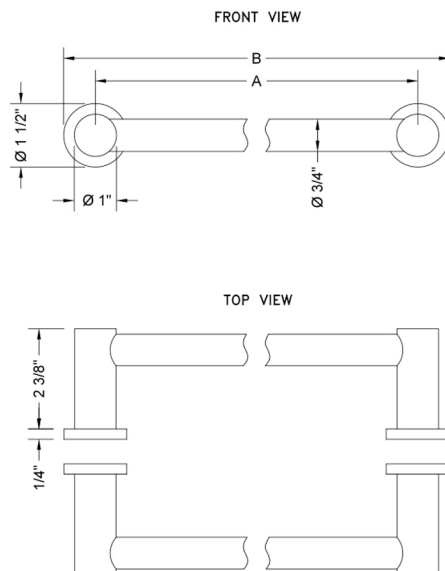

18" H40 Contempo II Back to Back Shower Door Pull

Model #: H40-BB-18-

FEATURES:

- Can be mounted vertically or horizontally
- Can be used as a towel bar when mounted horizontally
- Not to be used as a grab bar
- All brass construction, fully polished & plated
- Includes rubber gaskets for glass door installation
- Custom sizes available- Contact JACLO for pricing & availability
- Door pulls 24" or longer are NOT AVAILABLE in PG or SG. For large quantity orders, please contact hospitality@jaclo.com

SPECIFICATION DRAWING:

CONTEMPO BACK TO BACK DOOR HANDLES			
PART. #	SPECIFICS	A	B
H40-BB-XXX	6" C TO C	6"	7 1/2"
H40-BB-08-XXX	8" C TO C	8"	9 1/2"
H40-BB-12-XXX	12" C TO C	12"	13 1/2"
H40-BB-16-XXX	16" C TO C	16"	17 1/2"
H40-BB-18-XXX	18" C TO C	18"	19 1/2"
H40-BB-24-XXX	24" C TO C	24"	25 1/2"
H40-BB-32-XXX	32" C TO C	32"	33 1/2"