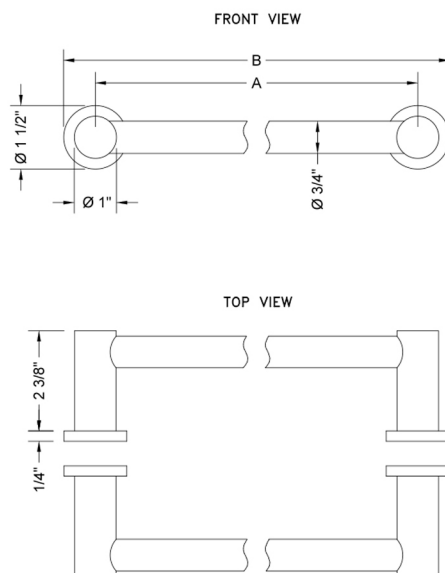

## 32" H40 Contempo II Back to Back Shower Door Pull

Model #: H40-BB-32-

### FEATURES:

- Can be mounted vertically or horizontally
- Can be used as a towel bar when mounted horizontally
- Not to be used as a grab bar
- All brass construction, fully polished & plated
- Includes rubber gaskets for glass door installation
- Custom sizes available- Contact JACLO for pricing & availability
- Door pulls 24" or longer are NOT AVAILABLE in PG or SG. For large quantity orders, please contact [hospitality@jaclo.com](mailto:hospitality@jaclo.com)

### SPECIFICATION DRAWING:

CONTEMPO BACK TO BACK DOOR HANDLES			
PART. #	SPECIFICS	A	B
H40-BB-XXX	6" C TO C	6"	7 1/2"
H40-BB-08-XXX	8" C TO C	8"	9 1/2"
H40-BB-12-XXX	12" C TO C	12"	13 1/2"
H40-BB-16-XXX	16" C TO C	16"	17 1/2"
H40-BB-18-XXX	18" C TO C	18"	19 1/2"
H40-BB-24-XXX	24" C TO C	24"	25 1/2"
H40-BB-32-XXX	32" C TO C	32"	33 1/2"