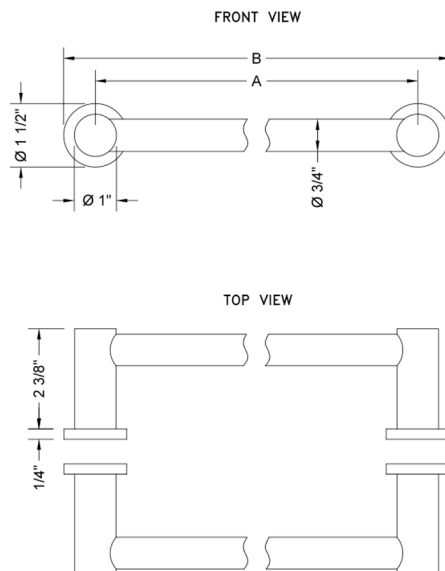

6" H40 Contempo II Back to Back Shower Door Pull

Model #: H40-BB-

FEATURES:

- Can be mounted vertically or horizontally
- Can be used as a towel bar when mounted horizontally
- Not to be used as a grab bar
- All brass construction, fully polished & plated
- Includes rubber gaskets for glass door installation
- Custom sizes available- Contact JACLO for pricing & availability
- Door pulls 24" or longer are NOT AVAILABLE in PG or SG. For large quantity orders, please contact hospitality@jaclo.com

SPECIFICATION DRAWING:

CONTEMPO BACK TO BACK DOOR HANDLES			
PART. #	SPECIFICS	A	B
H40-BB-XXX	6" C TO C	6"	7 1/2"
H40-BB-08-XXX	8" C TO C	8"	9 1/2"
H40-BB-12-XXX	12" C TO C	12"	13 1/2"
H40-BB-16-XXX	16" C TO C	16"	17 1/2"
H40-BB-18-XXX	18" C TO C	18"	19 1/2"
H40-BB-24-XXX	24" C TO C	24"	25 1/2"
H40-BB-32-XXX	32" C TO C	32"	33 1/2"